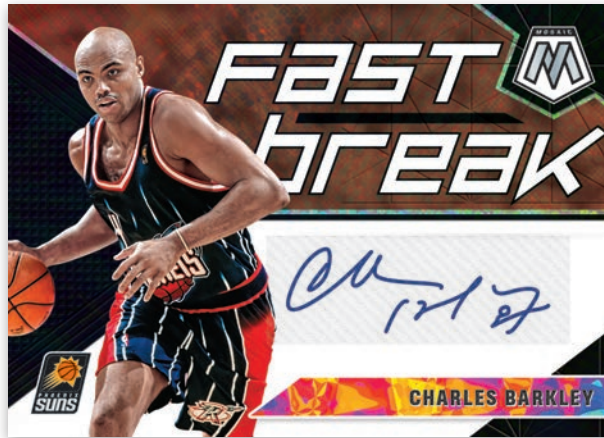

FAST BREAK EXCLUSIVE

AUTOGRAPHS FAST BREAK BLACK