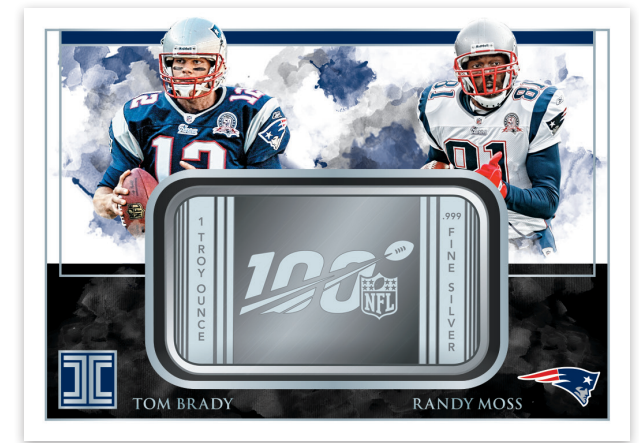

IMPECCABLE NFL 100 DUAL

New in 2019, look for Impeccable NFL 100 duals which include an embedded ounce of silver embossed with the NFL 100 logo and features some of the greatest combinations of teammates from the past 100 years of the NFL