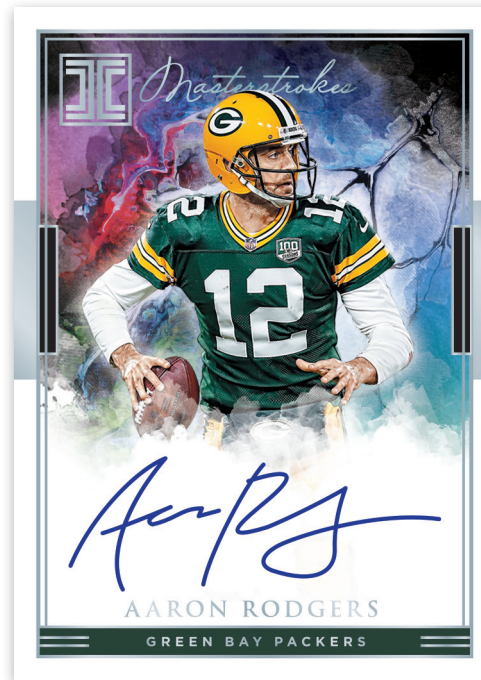

## BASE

A 100-card base set, which includes all the stars of the NFL (#'d /75) and parallels to Silver (#'d /25), Gold (#'d /10), Emerald (#'d /5), and Platinum (#'d 1/1).

## IMMORTAL INK

Look for on-card autographs from the greatest players to ever step foot on the gridiron with Immortal Ink, an on-card autograph set printed on canvas and max #'d to only 50.

## FIRST BALLOT SIGNATURES

Hunt for on-card autographs from only the greatest Hall of Famers ever in First Ballot Signatures (max #'d /25).

**CANVAS CREATIONS**

New to Impeccable look for Canvas Creations, which include on-card autographs (max #’d /49) and parallel to Silver (max #’d /25), Gold (max #’d /10), and Platinum (#’d 1/1).

**MASTERSTROKES**

Search for scarce on-card autographs in Masterstrokes (max #’d /25), which feature some of the greatest players in NFL history.

**ELEGANCE RETIRED PATCH AUTOGRAPHS**

Elegance Retired Patch Autographs (max #’d /75) include on-card autographs with an oversized patch to create a show stopping card from some of the greatest players in NFL history, these parallel to Silver (max #’d /25), Gold (max #’d 15), Emerald (max #’d /5) and Platinum (#’d 1/1).