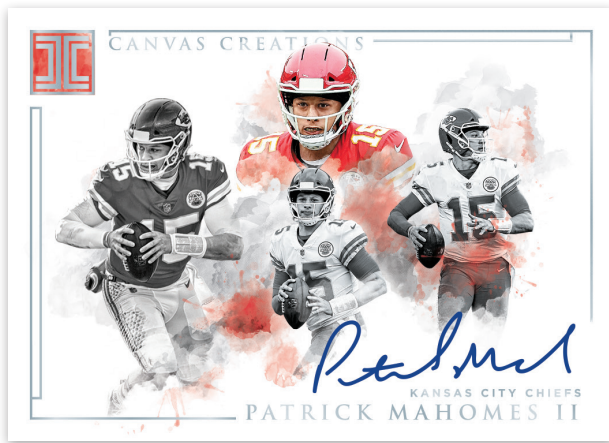

CANVAS CREATIONS

New to Impeccable look for Canvas Creations, which include on-card autographs (max #’d /49) and parallel to Silver (max #’d /25), Gold (max #’d /10), and Platinum (#’d 1/1).