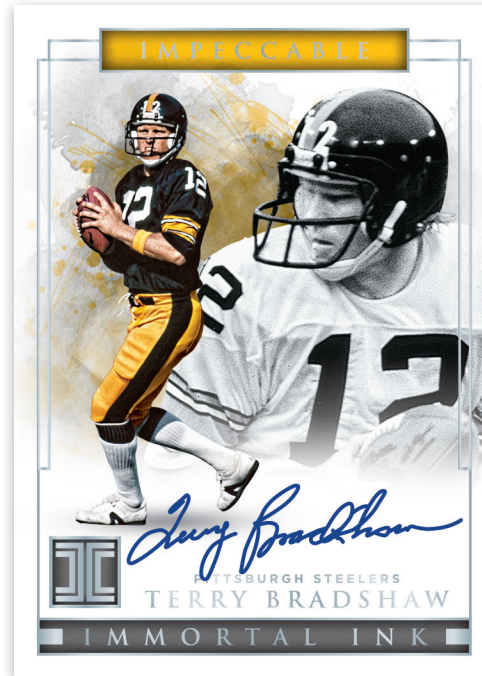

## BASE

A 100-card base set, which includes all the stars of the NFL (#'d /75) and parallels to Silver (#'d /25), Gold (#'d /10), Emerald (#'d /5), and Platinum (#'d 1/1).

## IMMORTAL INK

Look for on-card autographs from the greatest players to ever step foot on the gridiron with Immortal Ink, an on-card autograph set printed on canvas and max #'d to only 50.