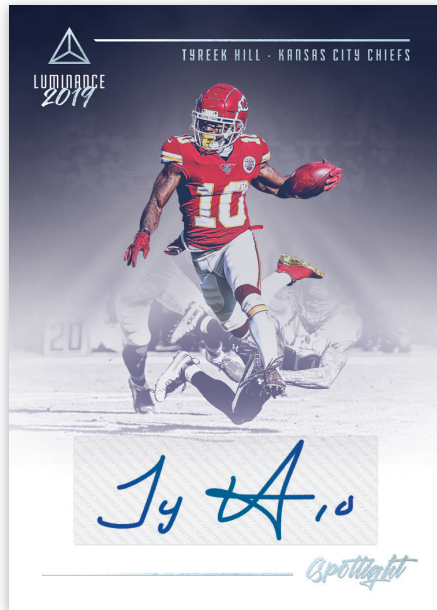

ROOKIE LUMINANCE

Look for some of the first officially licensed trading cards of the top NFL prospects falling 4 per box on average. These parallel to Gold (#'d /275), Blue (#'d /99), Green (#'d /49), Orange (#'d /25), Red (#'d /10), Pink (#'d /5) and Platinum (#'d 1/1).

LUMINARY

Search for new inserts in 2019, including Luminary that parallels to Orange (#'d /100) and Platinum (#'d 1/1).

BRIGHT BEGINNINGS

Look for limited number of memorabilia cards falling 1 per box on average. Memorabilia cards include Bright Beginnings, Jumbo and Vintage Materials.

JUMBO

Find rare oversized memorabilia cards in Jumbo, which parallels to Prime Gold (max #’d /49), Red (max #’d /25) and Platinum (#’d 1/1).

LIGHTSPEED

New to 2019 the Lightspeed insert showcases some of the fastest players in the NFL and parallels to Orange (#’d /100) and Platinum (#’d 1/1).