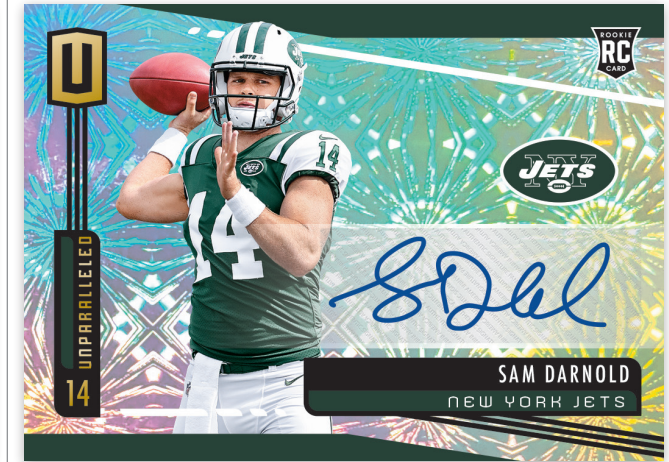

ROOKIE SIGNATURES FIREWORKS

Rookie Signatures features a star-studded list of rookie signers!

- Rookie Signatures - not #'d
- Rookie Signatures Hyper - max #'d/25
- Rookie Signatures Fireworks - #'d/5
- Rookie Signatures Burst - one-of-one