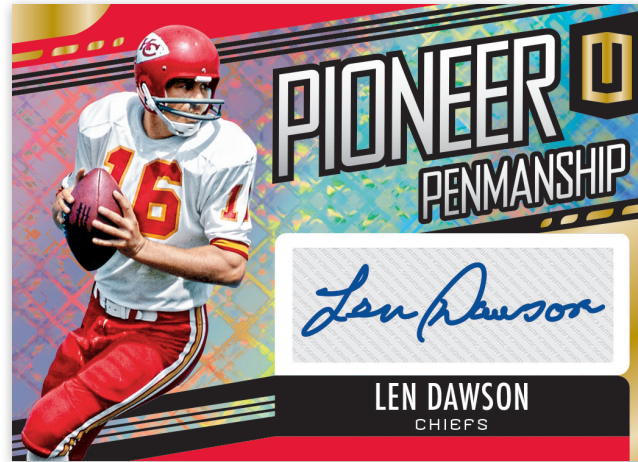

PIONEER PENMANSHIP

Pioneer Penmanship celebrates some of the greatest legends to play the game! Look for autographs from players who played from the 1950s, '60s, '70s, '80s and '90s! These cards are sequentially numbered to 99 or less!