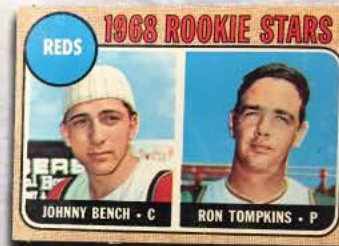

# 2019 ONE TIME 1960's BASEBALL VINTAGE EDITION

1 SLABBED 1960S VINTAGE BASEBALL CARD PER BOX