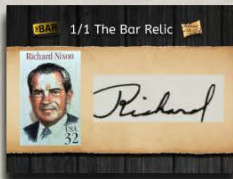

# 2019 THE BAR PIECES OF THE PAST "ONE TIME HISTORY" EDITION

1 Pieces of the Past Relic 1/1 Card Per Box

1 CUT AUTO CARD PER 10 BOX CASE - 200 NUMBERED CASES