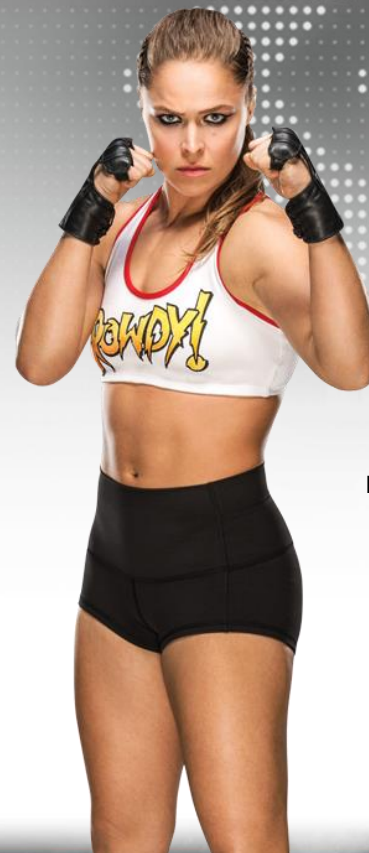

Ronda Rousey Spotlight **NEW!**

- Part 2 in a series chronicling the WWE career of MMA Legend Ronda Rousey. Parts 3-4 to be featured in the other main retail Topps WWE releases.

Ronda Rousey™