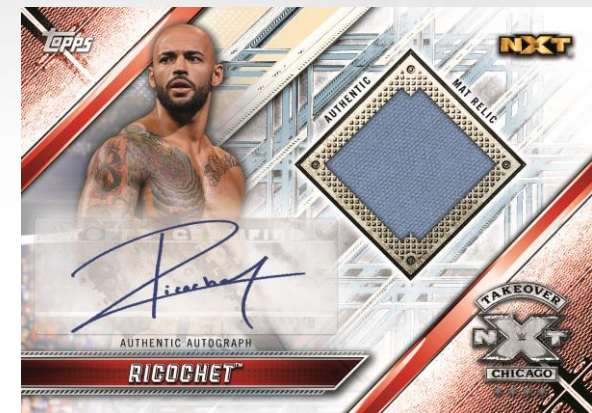

HOBBY

2019 TOPPS WWE RAW®

Introducing Topps WWE RAW® 2019 Trading Cards!
The Topps WWE flagship product has been rebranded to
reflect the separate rosters of *Raw*® and *SmackDown LIVE!*®

2 Hits Per Hobby Box with
1 autograph card guaranteed!

- 50 Superstars from fifty different states, Canadian provinces, or countries.

Legends of Raw® **NEW!**

- 20 WWE Legends that have been featured on *Raw*®, in the base design

Ronda Rousey Spotlight **NEW!**

- Part 2 in a series chronicling the WWE career of MMA Legend Ronda Rousey. Parts 3-4 to be featured in the other main retail Topps WWE releases.

Ronda Rousey™

2019 TOPPS WWE RAW®

RELIC CARDS

- **Commemorative Raw® Championship Cards:** #’d to 299.
- **Shirt Relics:** #’d to 199.
- **Mat Relics:** #’d to 199.

Parallels include:

- Bronze: #’d to 99
- Blue: #’d to 50
- Silver: #’d to 25
- Gold: #’d to 10
- Black: #’d 1 of 1
- Autographed: #’d to 10

Shirt Relic Card

Mat Relic – Autograph Parallel

HOBBY

2019 TOPPS WWE RAW®