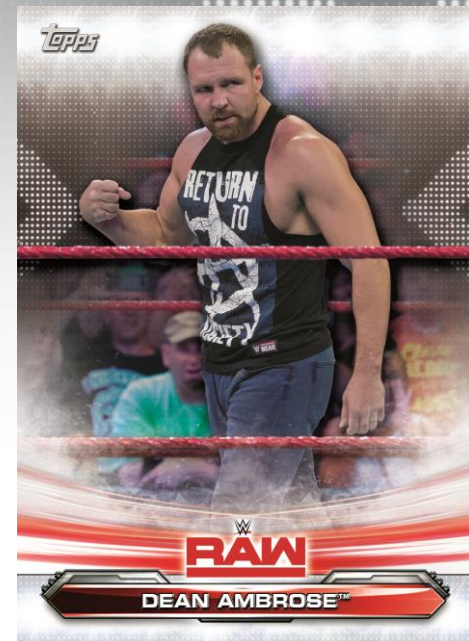

HOBBY

2019 TOPPS WWE RAW®

Introducing Topps WWE RAW® 2019 Trading Cards!
The Topps WWE flagship product has been rebranded to
reflect the separate rosters of *Raw*® and *SmackDown LIVE!*®

2 Hits Per Hobby Box with
1 autograph card guaranteed!

Autograph Card – Black Parallel

ON SALE
April 2019!

Base Card

HOBBY

2019 TOPPS WWE RAW®

BASE CARDS

90 new Base Cards featuring the entire Men's and Women's rosters from *Raw*®, including the Cruiserweight Division from *205 Live*®.

Parallels Include:

- Blue: #’d to 99
- Silver: #’d to 25 – **HOBBY ONLY!**
- Gold: #’d to 10
- Black: #’d 1 of 1
- Printing Plates: #’d 1 of 1

Base Card

HOBBY

2019 TOPPS WWE RAW®

INSERT CARDS

Hometown Heroes: (1 per pack) **NEW!**

- 50 Superstars from fifty different states, Canadian provinces, or countries.

Legends of Raw® **NEW!**

- 20 WWE Legends that have been featured on *Raw*®, in the base design

Ronda Rousey Spotlight **NEW!**