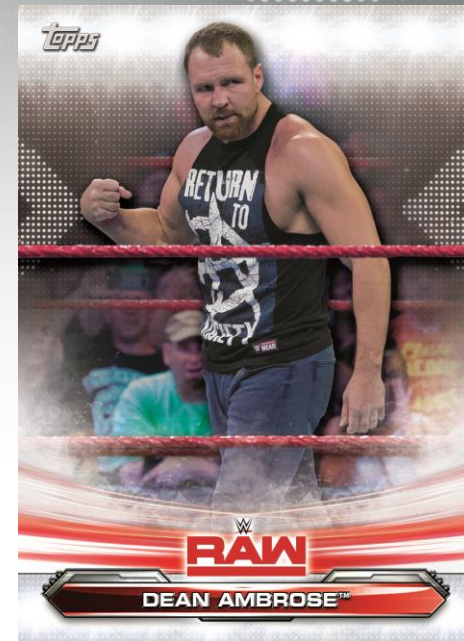

HOBBY

2019 TOPPS WWE RAW®

Introducing Topps WWE RAW® 2019 Trading Cards!
The Topps WWE flagship product has been rebranded to
reflect the separate rosters of *Raw*® and *SmackDown LIVE!*®

2 Hits Per Hobby Box with
1 autograph card guaranteed!

Autograph Card – Black Parallel

ON SALE
April 2019!

Base Card

HOBBY

2019 TOPPS WWE RAW®

BASE CARDS

90 new Base Cards featuring the entire Men's and Women's rosters from *Raw*®, including the Cruiserweight Division from *205 Live*®.

Parallels Include:

- Blue: #’d to 99
- Silver: #’d to 25 – **HOBBY ONLY!**
- Gold: #’d to 10
- Black: #’d 1 of 1
- Printing Plates: #’d 1 of 1

Base Card

HOBBY

2019 TOPPS WWE RAW®

INSERT CARDS

Hometown Heroes: (1 per pack) **NEW!**

- 50 Superstars from fifty different states, Canadian provinces, or countries.

Legends of Raw® **NEW!**

- 20 WWE Legends that have been featured on *Raw*®, in the base design

Ronda Rousey Spotlight **NEW!**