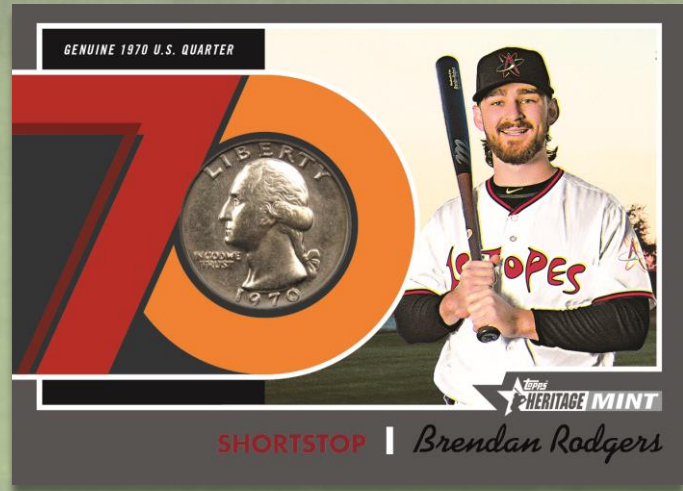

'70 Mint Relic Card

CLUBHOUSE COLLECTION RELICS

Featuring game-used jersey and bat swatches of active *Minor League™* stars.

- Blue Parallel: sequentially numbered to 99.
- Black Parallel: sequentially numbered to 50.
- Orange Parallel: sequentially numbered to 25.
- Red Patch Parallel: numbered 1-of-1

'70 MINT RELICS

Sequentially numbered to 99.

- Black Quarter Parallel: sequentially numbered to 50.
- Red Quarter Parallel: numbered 1-of-1.
- Auto Relic Parallel: sequentially numbered to 10.

RE-LIVING THE 1970 TOPPS DESIGN