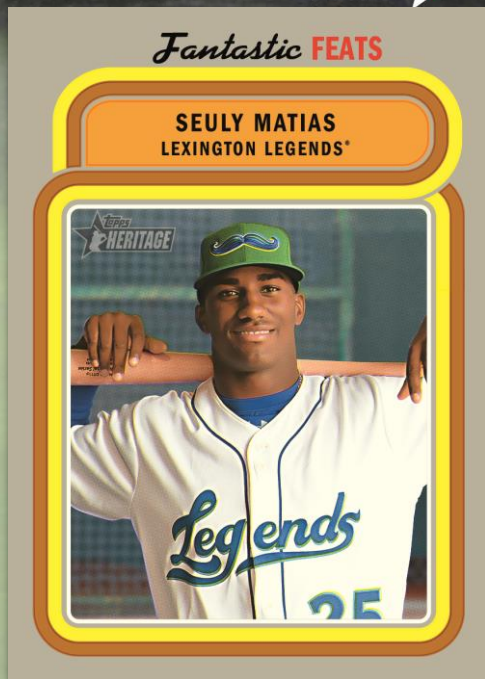

2019 MINOR LEAGUE™ HERITAGE BASEBALL

HOBBY ONLY

Fantastic Feats

Fresh on the Scene Autograph

Base Card

On-card autographs of the biggest *MiLB*® stars and standouts will return with 2019 Topps *Heritage Minor League Baseball*®!

This year's release will pay tribute to Topps' renowned 1970 design, while featuring surprise variation cards and additional low-numbered parallels.

Each box will deliver **one autograph card** and **one memorabilia card**, along with two chances to win the Baseball experience of a lifetime with the "Make Your Pro Debut™" promotion!