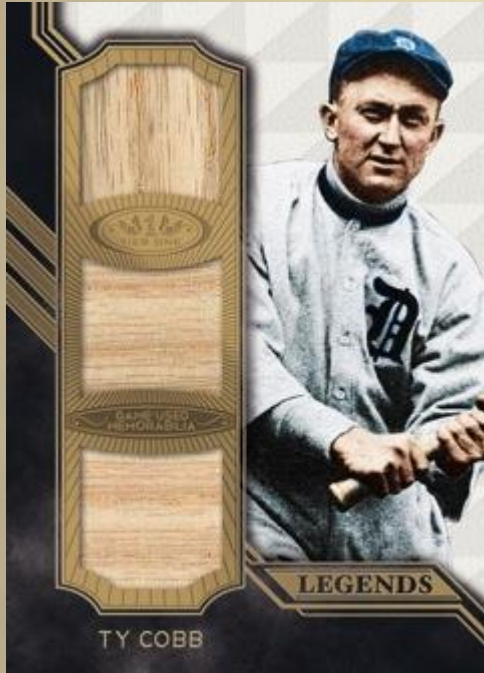

Tier One Legends Relic Card

Tier One Relics

Highlighting players alongside game-used relic pieces. Sequentially numbered.

- Dual Relic Parallel #’d to 25 – contains patch material
- Triple Relic Parallel #’d 1-of-1 – contains patch material

NEW! Tier One Uniform Button Relics

Modern-day stars and all-time greats are celebrated on cards that contain rare relic swatches that contain buttons from jerseys and pants. Sequentially numbered to 5 or less.

- Autographed Parallel #’d 1-of-1

Tier One Legends Relics

Up to 20 of the best to play the game are highlighted with cards containing game-used memorabilia. Sequentially numbered.

- Dual Relic Parallel #’d to 25
- Triple Relic Parallel #’d 1-of-1

Prodigious Patches

Up to 50 subjects showcasing the current veterans, rookies, and future stars of *MLB*® with jumbo-sized jersey patch pieces. Sequentially numbered to 10.

- Platinum Parallel - #’d 1-of-1