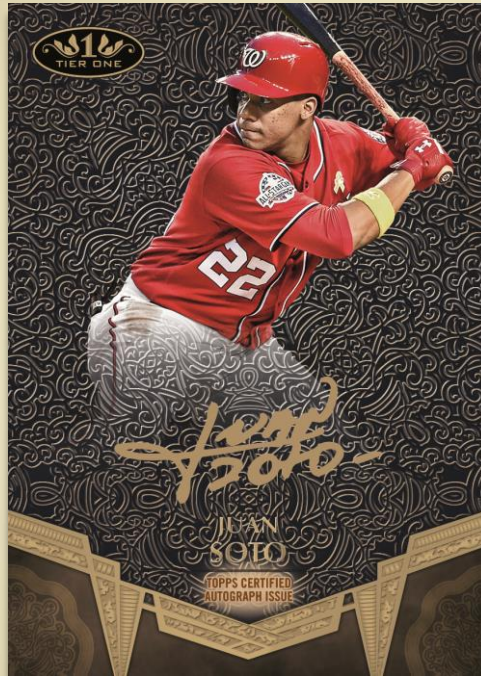

2019 TOPPS TIER ONE BASEBALL

**HOBBY
ONLY**

Tier One Autograph Card

Tier One Autographed
Bat Knob Card

Guaranteeing 2 autographs and 1 relic per box, 2019 Topps Tier One Baseball continues to deliver high-end trading cards to collectors.

The home to Tier One Bat Knobs, Limited Lumber and Tier One Autographs (1 per case), card collectors are sure to find the most sought-after names and cards in this year's release.

IN STORES MAY 2019

2019 TOPPS TIER ONE BASEBALL

AUTOGRAPH CARDS

Tier One Autograph Card

Break Out Autograph Card –
Bronze Ink Parallel

Tier One Autographs

1 per case!

Highlighting the greatest *MLB*® players, past and present. All cards are signed on card and sequentially numbered.

Clear One Autographs

Showcasing the most collectible rookie, veteran, and retired players on rare clear acetate cards with on-card autographs. All cards are sequentially numbered to 10 or less.

2019 TOPPS TIER ONE BASEBALL