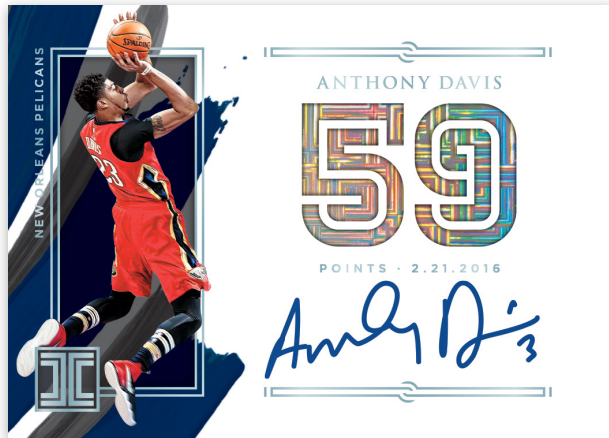

All information is accurate at the time of posting – content is subject to change. Card images are solely for the purpose of design display. Actual images used on cards to be determined.

**ELEGANCE ROOKIE JERSEY
AUTOGRAPHS HOLO SILVER**

**ELEGANCE ROOKIE JERSEY
AUTOGRAPHS PLATINUM**

**ELEGANCE ROOKIE JERSEY
AUTOGRAPHS HOLO GOLD**

Elegance Rookie Jersey Autographs are back, including the One-of-a-Kind Platinum Parallel!
Find RPAs of the top rookies from the 2020 NBA Draft featuring on-card autographs!