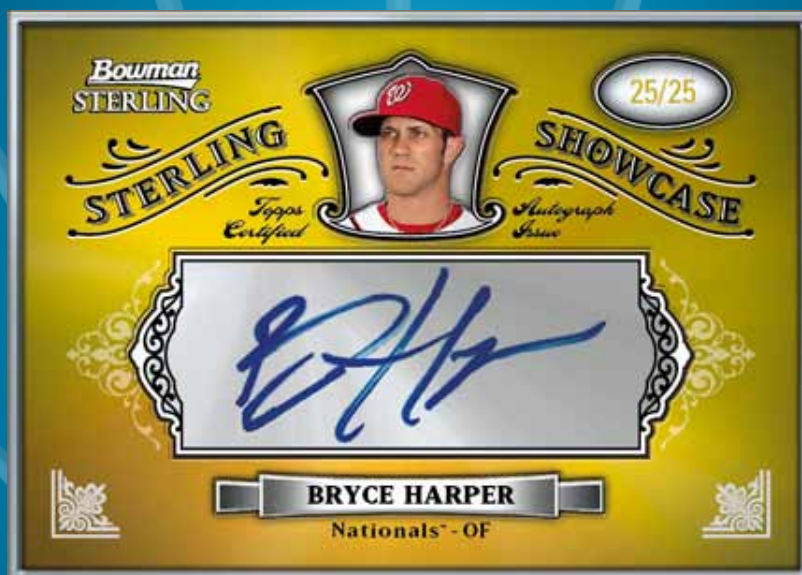

Bowman Sterling

is the last release of the year and it celebrates the best rookie and prospect performers from the 2012 season. This year's product is highlighted by the fact that there are now 3 autographs per pack.

EVERY PACK WILL INCLUDE:

3 Autograph cards
1 Rookie or Prospect card

2012

Bowman
STERLING™

2012

MAJOR LEAGUE BASEBALL®

Sterling Auto Showcase Card

STERLING AUTOGRAPH SHOWCASE!

Autograph cards of the top prospect & rookie performers from the 2012 season. Each card is embedded in a

STERLING SILVER FRAME. #d to 25. New!

Sterling Cards

Cards are made from Sterling Silver. 1/1. **New!**

2012

Bowman STERLING™

2012

MAJOR LEAGUE BASEBALL®

Next In Line Card

NEXT IN LINE

For the first time, Bowman asked its collectors to submit ideas to be used as an insert in this year's Bowman Sterling product. We selected the theme submitted by Guillaume Robert-Demolaize. The insert is called "Next in Line," and each card will feature a rookie and an up and coming prospect from the same team. Congrats Guillaume! **New!**