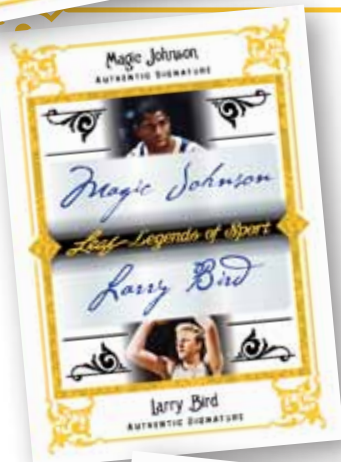

Leaf
Legends of Sport
2012

USA MIRACLES BOOKLET CARD - this first ever booklet card features the signatures of 16 members of the 1980 Olympic team, including Mike Eruzione, Jim Craig and many more with parallels to 10 or less.

**FOR ORDERS PLEASE CALL BRIAN AT 214-393-4510
OR E-MAIL BRIAN@LEAFTRADINGCARDS.COM**

**3 SIGNED CARDS PER BOX • 12 BOXES PER CASE
Orders due 1/24/2013 • Product Ships 1/31/2013**

VISIT OUR WEBSITE AT www.leaftradingcards.com

3330 Earhart Drive, Ste. 204, Carrollton, Texas 75006, Leaf is the TM of Leaf Trading Cards. 2012 Leaf Trading Cards. Design, content and checklist is subject to change. Signatures are examples/facsimile only, actual card styles may differ after production. Printed in the USA.