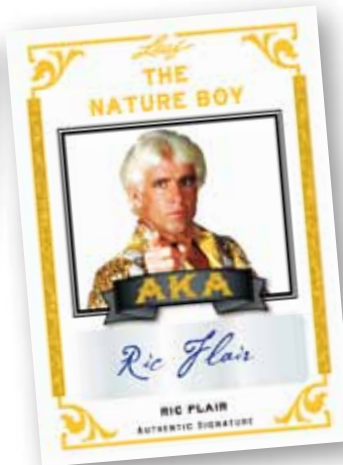

**Numeration Autographs**- look for rare signed cards numbered to the player's jersey number (no parallels besides print plates!)

**Award Winners Autographs** - signed cards featuring those legends honored with prestigious awards with multiple parallels numbered to 10 or less!

**Dual Signatures** - this set returns with some of the hobby's coolest multi-signed cards, including the hobby's first ever Ichiro Suzuki/Albert Pujols dual signed cards.

**We are the Champions Autographs** -this exciting insert set features those legends who have reached the pinnacle of their sport and captured major championships with multiple parallels numbered to 10 or less.

**Remembering the Games Autographs** - this popular insert features those athletes representing the USA in the Olympic games with multiple parallels numbered to 10 or less.

**Perennial All-Stars Autographs** - featuring those players who have landed on multiple all-star teams on their way to legendary status with multiple parallels to 10 or less!

**Signature Swatches Autographs** - this set features not only the signatures of the legends, but a piece of the very fabric worn on their way to greatness with parallels to 10 or less!

*Leaf*  
**Legends of Sport**  
2012