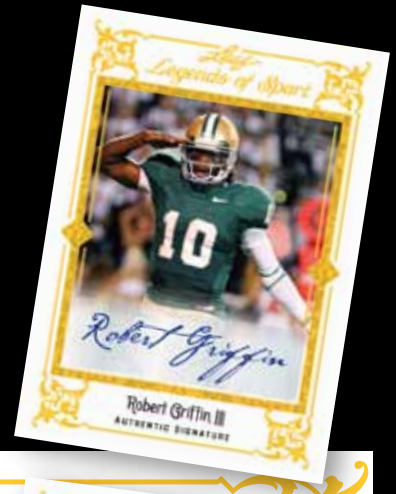

Leaf
Legends of Sport
2012

USA MIRACLES BOOKLET CARD - this first ever booklet card features the signatures of 16 members of the 1980 Olympic team, including Mike Eruzione, Jim Craig and many more with parallels to 10 or less.

**FOR ORDERS PLEASE CALL BRIAN AT 214-393-4510
OR E-MAIL BRIAN@LEAFTRADINGCARDS.COM**

**3 SIGNED CARDS PER BOX • 12 BOXES PER CASE
Orders due 1/24/2013 • Product Ships 1/31/2013**

VISIT OUR WEBSITE AT www.leaftradingcards.com

3330 Earhart Drive, Ste. 204, Carrollton, Texas 75006, Leaf is the TM of Leaf Trading Cards. 2012 Leaf Trading Cards. Design, content and checklist is subject to change. Signatures are examples/facsimile only, actual card styles may differ after production. Printed in the USA.