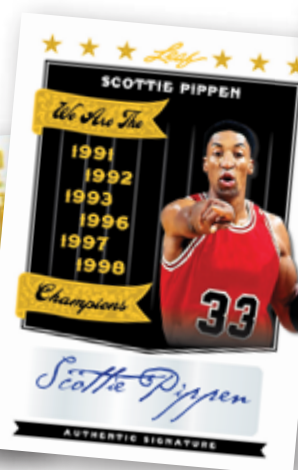

AKA Autographs - look for those legends who sport some of the greatest nicknames in sport today with multiple parallels numbered to 10 or less!!!!

Numeration Autographs- look for rare signed cards numbered to the player's jersey number (no parallels besides print plates!)

Award Winners Autographs - signed cards featuring those legends honored with prestigious awards with multiple parallels numbered to 10 or less!

Dual Signatures - this set returns with some of the hobby's coolest multi-signed cards, including the hobby's first ever Ichiro Suzuki/Albert Pujols dual signed cards.

We are the Champions Autographs -this exciting insert set features those legends who have reached the pinnacle of their sport and captured major championships with multiple parallels numbered to 10 or less.

Remembering the Games Autographs - this popular insert features those athletes representing the USA in the Olympic games with multiple parallels numbered to 10 or less.

Perennial All-Stars Autographs - featuring those players who have landed on multiple all-star teams on their way to legendary status with multiple parallels to 10 or less!

Signature Swatches Autographs - this set features not only the signatures of the legends, but a piece of the very fabric worn on their way to greatness with parallels to 10 or less!