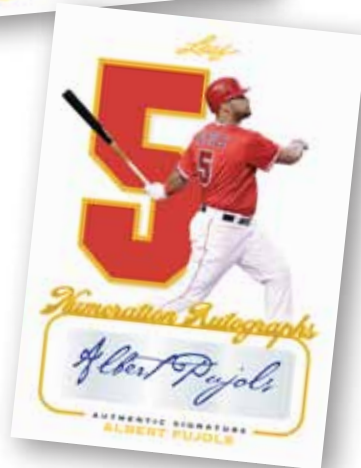

Leaf
Legends of Sport
2012

USA MIRACLES BOOKLET CARD - this first ever booklet card features the signatures of 16 members of the 1980 Olympic team, including Mike Eruzione, Jim Craig and many more with parallels to 10 or less.

**FOR ORDERS PLEASE CALL BRIAN AT 214-393-4510
OR E-MAIL BRIAN@LEAFTRADINGCARDS.COM**

**3 SIGNED CARDS PER BOX • 12 BOXES PER CASE
Orders due 1/24/2013 • Product Ships 1/31/2013**

VISIT OUR WEBSITE AT www.leaftradingcards.com

3330 Earhart Drive, Ste. 204, Carrollton, Texas 75006, Leaf is the TM of Leaf Trading Cards. 2012 Leaf Trading Cards. Design, content and checklist is subject to change. Signatures are examples/facsimile only, actual card styles may differ after production. Printed in the USA.