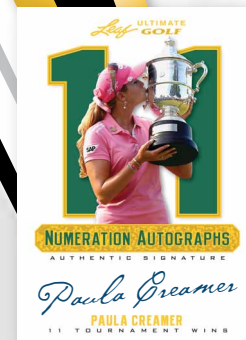

2012 ULTIMATE Leaf GOLF

After a wildly successful 2012 Leaf Metal Golf release, Leaf is back with what may be one of the most premium golf sets ever produced. 2012 Leaf Ultimate Golf is a premium stock ON-CARD autograph set featuring many of the games greats plus a number of new faces for whom autographed cards (or any cards for that matter) have never been produced!

LOOK FOR SUPERSTAR AUTOGRAPHS OF:

Jack Nicklaus
Arnold Palmer
Michelle Wie
Annika Sorenstam

Gary Player
Fred Couples
Sergio Garcia
Natalie Gulbis

Paula Creamer
Retief Goosen
Webb Simpson
and many more!

LOOK FOR FIRST TIME EVER CERTIFIED AUTOGRAPHED CARDS OF:

Greg Norman
Jason Dufner
Gary Woodland
Andy North
Danielle Kang

Kevin Na
- Plus -
Cheyenne Woods - TIGER'S
NIECE WHO JUST QUALIFIED
FOR THE U.S. OPEN!

LOOK FOR:

- Base autographs (and Parallel autographs): featuring the game's most exciting players
- Inscription Cards: an opportunity for collectors to collect a step above standard autographs with personal inscriptions
- Numeration: each autograph is numbered to the player's number of professional wins
- Major Winners: an autograph subset reserved for those select players fortunate enough to win one of golf's 4 majors
- Fresh Faces: this autograph subset features those young golfers who will lead golf's elite in the future
- Autographed Match worn: Look for on-card autographed match-worn shirt cards from Jack Nicklaus and Arnold Palmer

12 BOXES PER CASE - 3 ON-CARD AUTOGRAPHED CARDS PER BOX
340 SEALED CASES PRODUCED - STRICTLY ALLOCATED

Orders due: 7/20/2012 (or prior sell out)
Product releases August 2012/September 2012

For orders please call Brian at 214-393-4510
or e-mail orders@leaftradingcards.com

VISIT OUR WEBSITE AT www.leaftradingcards.com