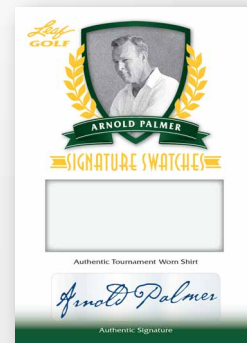

2012 ULTIMATE Leaf GOLF

After a wildly successful 2012 Leaf Metal Golf release, Leaf is back with what may be one of the most premium golf sets ever produced. 2012 Leaf Ultimate Golf is a premium stock ON-CARD autograph set featuring many of the games greats plus a number of new faces for whom autographed cards (or any cards for that matter) have never been produced!

LOOK FOR SUPERSTAR AUTOGRAPHS OF:

Jack Nicklaus
Arnold Palmer
Michelle Wie
Annika Sorenstam

Gary Player
Fred Couples
Sergio Garcia
Natalie Gulbis

Paula Creamer
Retief Goosen
Webb Simpson
and many more!

LOOK FOR FIRST TIME EVER CERTIFIED AUTOGRAPHED CARDS OF:

Greg Norman
Jason Dufner
Gary Woodland
Andy North
Danielle Kang

Kevin Na
- Plus -
Cheyenne Woods - TIGER'S
NIECE WHO JUST QUALIFIED
FOR THE U.S. OPEN!