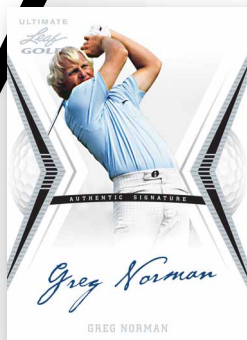

2012 ULTIMATE Leaf GOLF

After a wildly successful 2012 Leaf Metal Golf release, Leaf is back with what may be one of the most premium golf sets ever produced. 2012 Leaf Ultimate Golf is a premium stock ON-CARD autograph set featuring many of the games greats plus a number of new faces for whom autographed cards (or any cards for that matter) have never been produced!

LOOK FOR SUPERSTAR AUTOGRAPHS OF:

Jack Nicklaus
Arnold Palmer
Michelle Wie
Annika Sorenstam

Gary Player
Fred Couples
Sergio Garcia
Natalie Gulbis

Paula Creamer
Retief Goosen
Webb Simpson
and many more!

LOOK FOR FIRST TIME EVER CERTIFIED AUTOGRAPHED CARDS OF:

Greg Norman
Jason Dufner
Gary Woodland
Andy North
Danielle Kang

Kevin Na
- Plus -
Cheyenne Woods - TIGER'S
NIECE WHO JUST QUALIFIED
FOR THE U.S. OPEN!

LOOK FOR:

- Base autographs (and Parallel autographs): featuring the game's most exciting players
- Inscription Cards: an opportunity for collectors to collect a step above standard autographs with personal inscriptions
- Numeration: each autograph is numbered to the player's number of professional wins
- Major Winners: an autograph subset reserved for those select players fortunate enough to win one of golf's 4 majors
- Fresh Faces: this autograph subset features those young golfers who will lead golf's elite in the future
- Autographed Match worn: Look for on-card autographed match-worn shirt cards from Jack Nicklaus and Arnold Palmer

12 BOXES PER CASE - 3 ON-CARD AUTOGRAPHED CARDS PER BOX
340 SEALED CASES PRODUCED - STRICTLY ALLOCATED

Orders due: 7/20/2012 (or prior sell out)
Product releases August 2012/September 2012

For orders please call Brian at 214-393-4510
or e-mail orders@leaftradingcards.com

VISIT OUR WEBSITE AT www.leaftradingcards.com