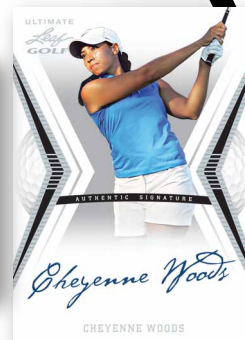

2012 ULTIMATE Leaf GOLF

After a wildly successful 2012 Leaf Metal Golf release, Leaf is back with what may be one of the most premium golf sets ever produced. 2012 Leaf Ultimate Golf is a premium stock ON-CARD autograph set featuring many of the games greats plus a number of new faces for whom autographed cards (or any cards for that matter) have never been produced!

LOOK FOR SUPERSTAR AUTOGRAPHS OF:

Jack Nicklaus
Arnold Palmer
Michelle Wie
Annika Sorenstam

Gary Player
Fred Couples
Sergio Garcia
Natalie Gulbis

Paula Creamer
Retief Goosen
Webb Simpson
and many more!

LOOK FOR FIRST TIME EVER CERTIFIED AUTOGRAPHED CARDS OF:

Greg Norman
Jason Dufner
Gary Woodland
Andy North
Danielle Kang

Kevin Na
- Plus -
Cheyenne Woods - TIGER'S
NIECE WHO JUST QUALIFIED
FOR THE U.S. OPEN!

LOOK FOR:

- Base autographs (and Parallel autographs): featuring the game's most exciting players
- Inscription Cards: an opportunity for collectors to collect a step above standard autographs with personal inscriptions
- Numeration: each autograph is numbered to the player's number of professional wins
- Major Winners: an autograph subset reserved for those select players fortunate enough to win one of golf's 4 majors
- Fresh Faces: this autograph subset features those young golfers who will lead golf's elite in the future
- Autographed Match worn: Look for on-card autographed match-worn shirt cards from Jack Nicklaus and Arnold Palmer

12 BOXES PER CASE - 3 ON-CARD AUTOGRAPHED CARDS PER BOX
340 SEALED CASES PRODUCED - STRICTLY ALLOCATED

Orders due: 7/20/2012 (or prior sell out)
Product releases August 2012/September 2012

For orders please call Brian at 214-393-4510
or e-mail orders@leaftradingcards.com

VISIT OUR WEBSITE AT www.leaftradingcards.com