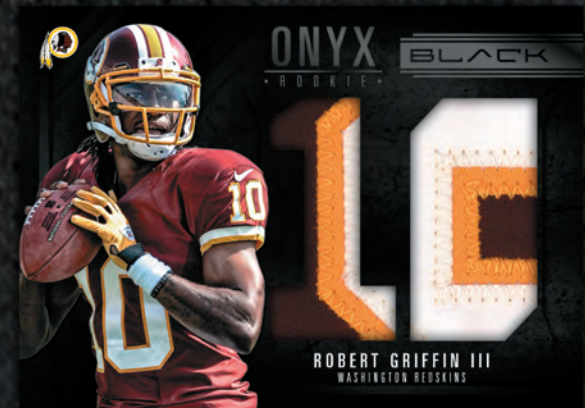

BOX BREAK:

Five Autographs/Memorabilia cards (at least three autos)
Two Commons • Two Rookies • Two Inserts • One Parallel

RELEASE DATE: 11/14/2012

BLACK

PANINI

A stunning new addition to the football card landscape, 2012 Panini Black delivers a luxurious collecting experience with at least three autographs and two additional hits per box.

ROOKIE SIGNATURE MATERIALS PRIME - Signed On-Card Rookie cards with a Prime Jersey Swatch - numbered to 349 or less.

Look for the unique Black Printing Plate Redemption: You pull the Black Printing Plate 1/1 and we'll send you the other three 1/1s of that player (Magenta, Cyan and Yellow).

BLACK

PANINI

ROOKIE SIGNATURE MATERIALS PRIME
ANDREW LUCK

On-Card Autographed Rookie cards with a Prime Jersey Swatch - numbered to 349 or less.

STAT LINE MATERIALS PRIME
TOM BRADY

Multi-Swatch memorabilia cards, features two to four swatches of memorabilia with number-stat die cuts windows to display each swatch, numbered to 49 or less.

ONYX ROOKIE MATERIALS
JUMBO PRIME JERSEY
ROBERT GRIFFIN III

Look for these Jumbo Prime Event-Worn Jersey swatch with player Jersey # die-cut, numbered to 10 or less.

BLACK

PANINI

BLACK MATERIAL QUADS PRIME
FAVRE/MARINO/ELWAY/MOON