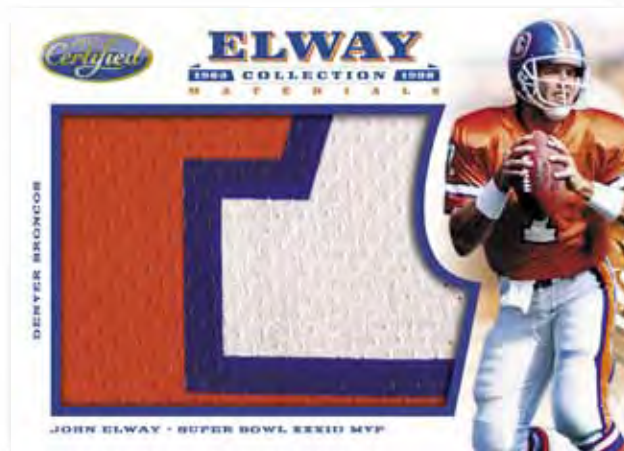

Elway Collection Prime Materials

Twelve years later, the pioneering John Elway Collection returns with updated autograph and memorabilia cards honoring one of the greatest quarterbacks in NFL history.