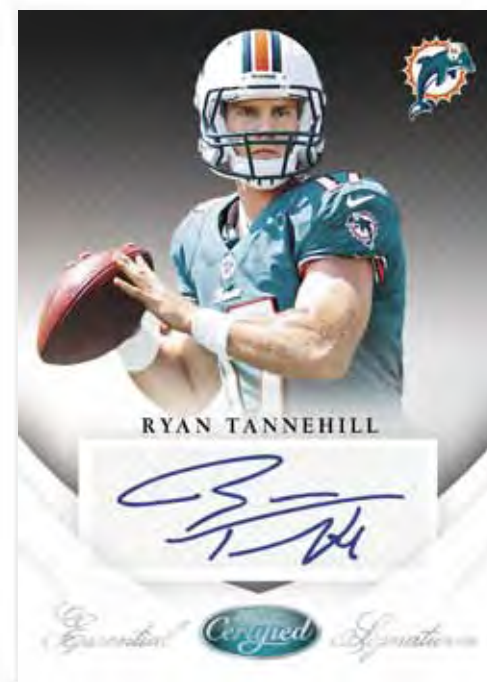

Essential Signatures

The all-new Essential Signatures autograph chase puts the spotlight on 15 must-have players for the 2012 season.