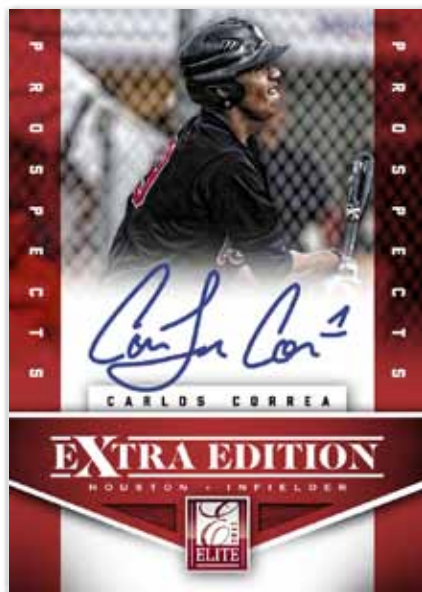

PANINI

MIKE ZUNINO

HOBBY

EXTRA EDITION

THE INDUSTRY'S MOST COMPLETE DRAFT PICK SET

EXTRA EDITION

AUTOGRAPH PROSPECTS

On-card autographs from Houston shortstop Carlos Correa, the No. 1 overall pick in the 2012 Draft.

EXTRA EDITION

ORANGE STATUS DIE CUT SIGNATURES

Introducing the Orange Status Die-Cut parallels, joining the Red, Blue, Emerald, Gold and Black on the color spectrum.

FIRST OVERALL PICK JERSEY

Swatches of a game-used jersey worn by the first overall pick in the 2012 Draft, shortstop Carlos Correa, can be found in 2012 Donruss Elite Extra Edition.