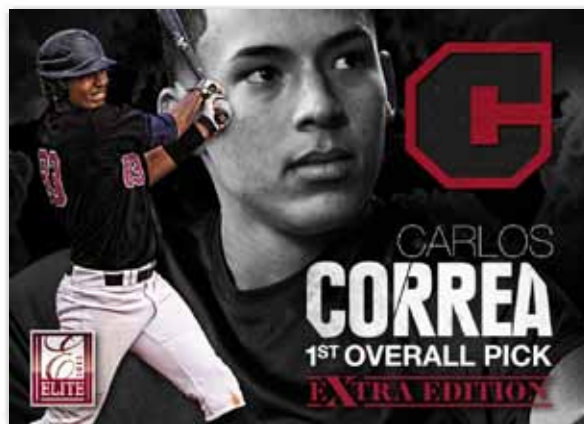

EXTRA EDITION

ORANGE STATUS DIE CUT SIGNATURES

Introducing the Orange Status Die-Cut parallels, joining the Red, Blue, Emerald, Gold and Black on the color spectrum.

FIRST OVERALL PICK JERSEY

Swatches of a game-used jersey worn by the first overall pick in the 2012 Draft, shortstop Carlos Correa, can be found in 2012 Donruss Elite Extra Edition.