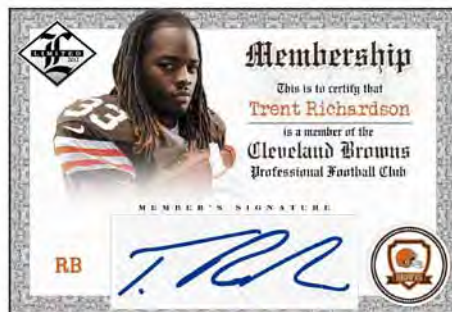

GAMEDAY MATERIALS

Game-worn, game-dated materials are featured in this prime-only insert. Look for pieces from your favorite player's best games!

MATERIAL PHENOMS RC

35 of the league's brightest rookies are showcased with these jumbo-swatch, on-card autographed RCs.

INKED

This autograph-only insert features the league's most impressive players, both past and present - truly INKcredible signatures!

MEMBERSHIP

Having graduated from college football, these rookies have now joined the fraternity of professional football players. Football's stars in the making are displayed in this unique autograph-only insert.