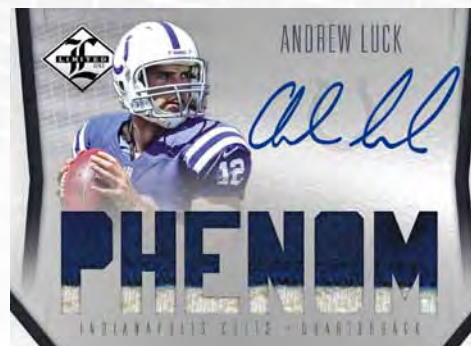

GAMEDAY MATERIALS

Game-worn, game-dated materials are featured in this prime-only insert. Look for pieces from your favorite player's best games!

MATERIAL PHENOMS RC

35 of the league's brightest rookies are showcased with these jumbo-swatch, on-card autographed RCs.

INKED

This autograph-only insert features the league's most impressive players, both past and present - truly INKcredible signatures!

MEMBERSHIP

Having graduated from college football, these rookies have now joined the fraternity of professional football players. Football's stars in the making are displayed in this unique autograph-only insert.