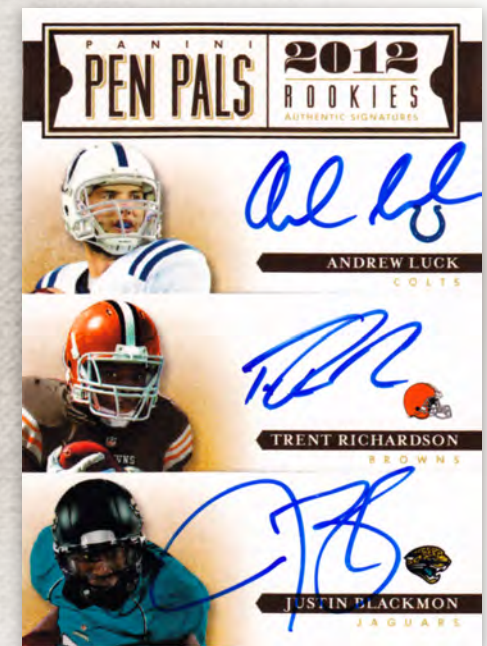

PRIME *Signatures*

ANDREW
LUCK

ROBERT
GRIFFIN III

NFL TRADING CARDS

© 2012 Panini America, Inc. Printed in the USA.
© 2012 NFL Properties LLC

NFL PLAYERS

PRIME
Signatures

NFL PLAYERS

On-card autographs from the top rookies numbered to 199 or less.

NEW

All-new Rookie Prime Materials Signatures and
Rookie Extreme Prime Materials Signatures Jumbos numbered to 99 or less.

NEW

The addition of Pen Pals, football's favorite multi-signed insert set.

© 2012 Panini America, Inc. Printed in the USA. © 2012 NFL Properties LLC

PANINI

PRIME
Signatures

NFL PLAYERS

NFL TRADING CARDS

RPS ROOKIE SIGNATURES

On-card autograph parallel numbered to 1.

GREATEST COMBO SIGNATURES

Showcases some of the NFL's greatest players. Sequentially numbered to 10 or less.

PEN PALS

18 card set features On Card autographs, in Dual, Triple, Quad, Hexas and Octos versions.

© 2012 Panini America, Inc. Printed in the USA. © 2012 NFL Properties LLC