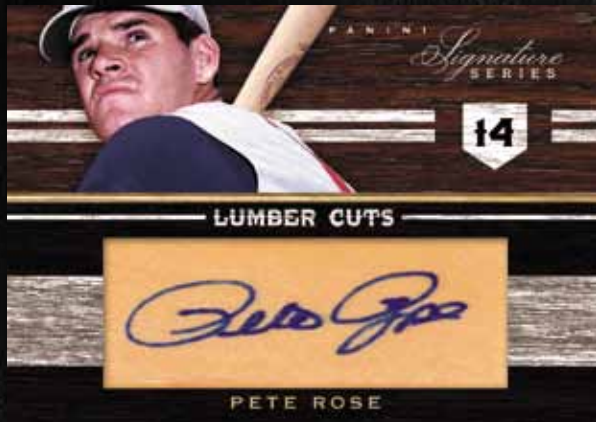

PROFESSIONAL BASEBALL TRADING CARDS

Signature SERIES

PANINI

LUMBER CUTS - PETE ROSE

LUMBER CUTS PUTS THE FOCUS ON, WHAT ELSE, THE GAME'S ALL-TIME TOP HITTERS

GAME BALL SIGNATURES - CAL RIPKEN JR.

SINGLE-SIGNED SWEET SPOT SWATCH CARDS CARRY THE SIGNATURES OF HALL OF FAMERS, LEGENDS AND CURRENT MLBPA STARS