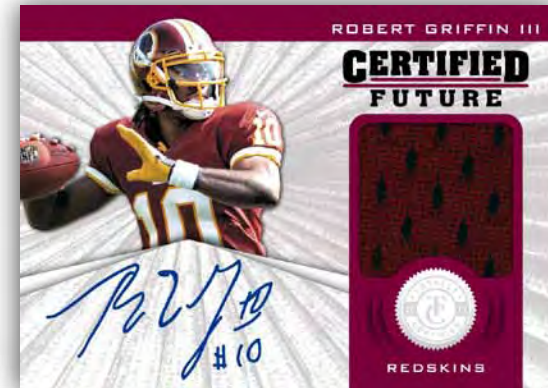

NFL TRADING CARDS

HOBBY

TRENT RICHARDSON - ANDREW LUCK - TOM BRADY - CALVIN JOHNSON JR. - LeSEAN McCOY - ROBERT GRIFFIN III

All information is accurate at the time of posting - content is subject to change. Card images are solely for the purpose of design display. Actual images used on cards to be determined.
© 2013 Panini America, Inc. Printed in the USA. © 2013 NFL Properties, Inc.

PANINI

STITCHES IN TIME

The NFL's greatest are highlighted in this storied insert. Look for single, dual, triple and quad swatch material versions, sequentially numbered to 199 or less.

DOWN & DIRTY

Oversized jersey swatch with action photography, sequentially numbered to 299 or less, Look for prime jersey versions sequentially numbered to 49.

FRESHMAN PHENOMS

Featuring an autograph with micro-etch. Look for Red, Blue, Gold, Green and the 1-of-1 Black versions!

PANINI

HRX

Once again the extremely popular HRX video cards returns with autograph versions sequentially numbered to 10 and the 14k Gold Autographed 1-of-1 versions.

FRESHMAN FABRIC

Micro-etch with a oversized jersey swatch with an on-card autograph. Look for Platinum Black 1-of-1 versions.

CERTIFIED FUTURE

Featuring a jersey swatch with an on-card autograph, sequentially numbered to 175 or less. Look for prime jersey versions, limited to just 49 cards.