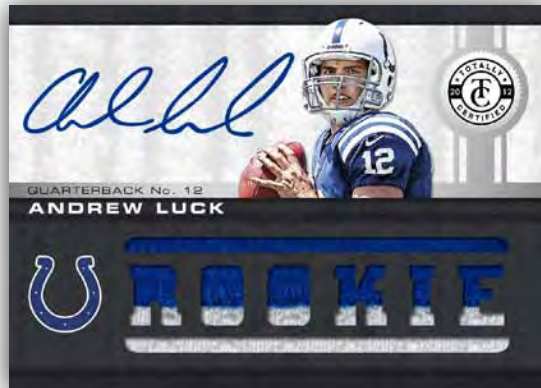

NFL TRADING CARDS

HOBBY

TRENT RICHARDSON - ANDREW LUCK - TOM BRADY - CALVIN JOHNSON JR. - LeSEAN McCOY - ROBERT GRIFFIN III

All information is accurate at the time of posting - content is subject to change. Card images are solely for the purpose of design display. Actual images used on cards to be determined.
© 2013 Panini America, Inc. Printed in the USA. © 2013 NFL Properties, Inc.

PANINI

STITCHES IN TIME

The NFL's greatest are highlighted in this storied insert. Look for single, dual, triple and quad swatch material versions, sequentially numbered to 199 or less.

DOWN & DIRTY

Oversized jersey swatch with action photography, sequentially numbered to 299 or less, Look for prime jersey versions sequentially numbered to 49.

FRESHMAN PHENOMS

Featuring an autograph with micro-etch. Look for Red, Blue, Gold, Green and the 1-of-1 Black versions!

PANINI

HRX

Once again the extremely popular HRX video cards returns with autograph versions sequentially numbered to 10 and the 14k Gold Autographed 1-of-1 versions.

FRESHMAN FABRIC

Micro-etch with a oversized jersey swatch with an on-card autograph. Look for Platinum Black 1-of-1 versions.

CERTIFIED FUTURE

Featuring a jersey swatch with an on-card autograph, sequentially numbered to 175 or less. Look for prime jersey versions, limited to just 49 cards.