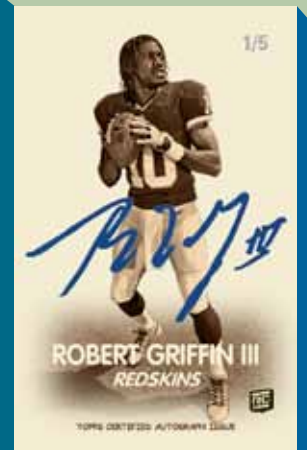

Topps Magic Football, which pays tribute to the first Topps Football cards, is coming back to store shelves by popular demand! TOPPS MAGIC delivers a fun break geared towards those looking for a true set-building experience. And with **3 AUTOGRAPHS** guaranteed in every box, this release is truly magical.

# AUTOGRAPHS - 3 PER BOX!

★ Autograph Black-Bordered Parallel Card

★ **Magic Autographs** – Look for the hottest rookies, the brightest young talents and veteran stars. It's the most comprehensive autograph collection in the *Hobby* with 100+ names.