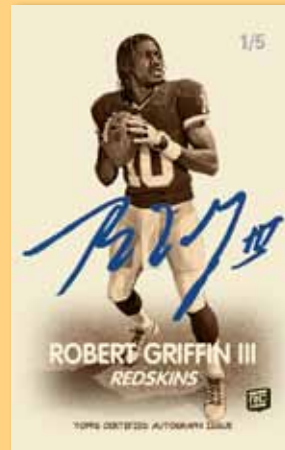

# AUTOGRAPHS - 3 PER BOX!

★ Autograph Black-Bordered Parallel Card

★ **Magic Autographs** – Look for the hottest rookies, the brightest young talents and veteran stars. It's the most comprehensive autograph collection in the *Hobby* with 100+ names.

★ **Magic Autographs Black-Bordered Parallel #’d to 5**

★ **Dual Autographs #’d to 25**

★ **Triple Autographs #’d to 25**

★ Triple Autograph Card

# AUTOGRAPHS - 3 PER BOX!

- ★ **Six Autographs** Featuring 6 players on one card. **#'d to 5**
- ★ **'48 Magic Autographs** Find the most collectible players on the original 1948 Topps Magic Design. **#'d to 5**
- ★ **Mini Autographs** Original 1948 Magic-sized (2.075" x 2.905") cards. **#'d to 10**
- ★ **Mini Autograph Books** Featuring 2 players on one card. **#'d to 5** **All-New!**

★ Mini Autograph Book Card

★ '48 Magic Autograph Card