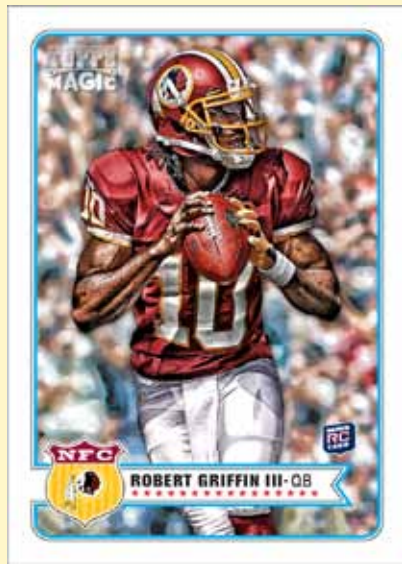

★ Mini Base Card

★ **220 Base Cards** Rookies, Veterans and Retired Players.

★ **55 Short Printed Base Cards 1:3**

★ **220 Mini Parallels (2.075" x 2.905") 1 PER PACK**

★ **55 Short Printed Mini Parallels 1:12**

★ **275 Black Bordered Mini Parallels 1 PER BOX**

★ **275 Pigskin Mini Parallels #’d to 50**