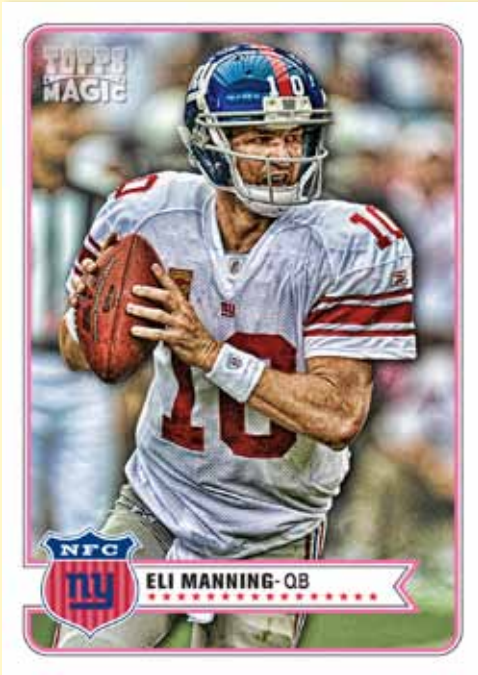

BASE CARDS / PARALLELS

★ Base Card