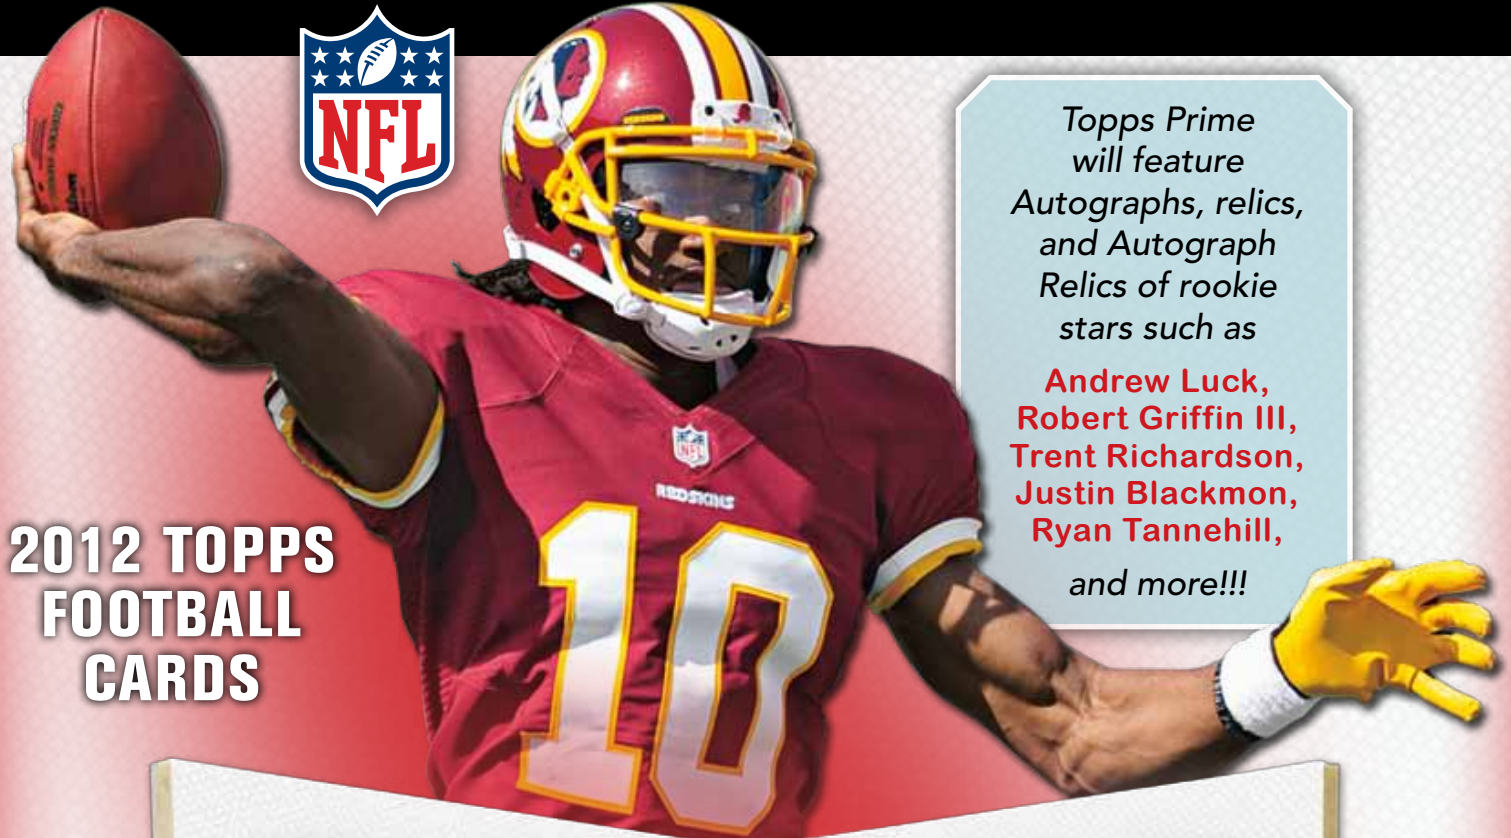

TOPPS PRIME

2012 TOPPS PRIME FOOTBALL DELIVERS THE MOST SOUGHT-AFTER ROOKIES OF THE 2012 NFL DRAFT CLASS AND NFL STARS ON BEAUTIFUL, FULL-BLEED, ACTION PHOTOGRAPHY TRADING CARDS.

2012 TOPPS
FOOTBALL
CARDS

Topps Prime will feature Autographs, relics, and Autograph Relics of rookie stars such as

Andrew Luck,
Robert Griffin III,
Trent Richardson,
Justin Blackmon,
Ryan Tannehill,
and more!!!