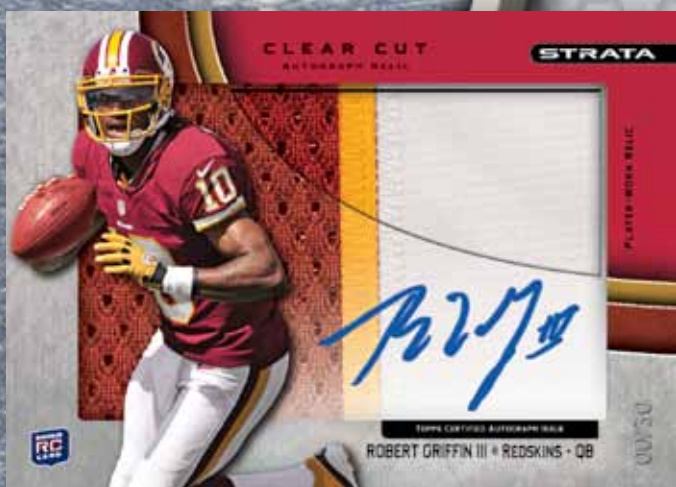

Red PATCH Parallel - sequentially numbered to 30. Hobby Only!

Platinum SPIKES Parallel - Featuring cleat relic #d 1/1. Hobby Only!

Platinum GLOVES Parallel - Featuring glove relic #d 1/1. Hobby Only!

Platinum RG3 SOCKS Parallel - Featuring sock relic #d 1/1. Hobby Only!

Platinum PATCH Parallel sequentially numbered 1/1. Hobby Only!

Clear Cut Autograph Relic Bronze Parallel Card

Clear Cut Autograph Relic Red Patch Parallel Card

Clear Cut Autograph Relic Platinum Glove Parallel Card