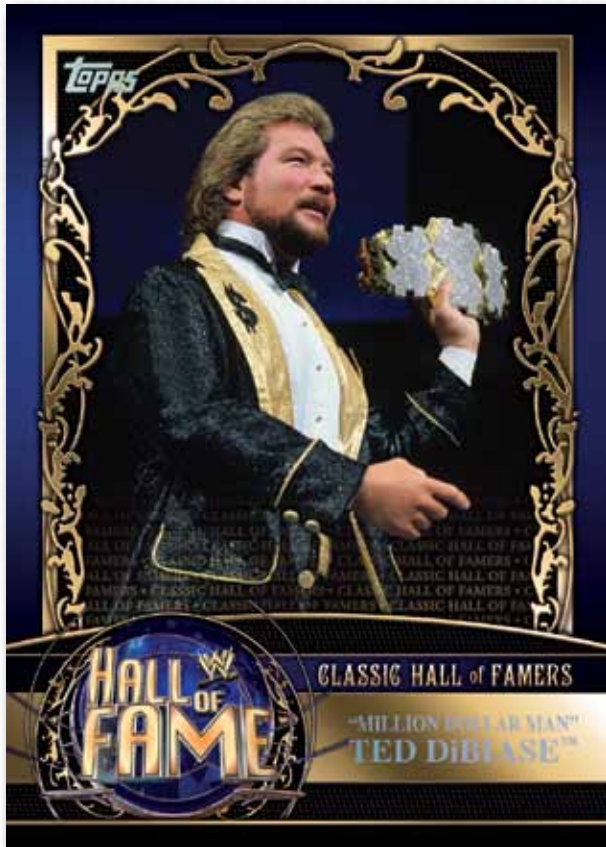

Best In Class Insert Cards

All-new themed inserts take you inside the world of WWE, including a look back at its illustrious history and its most revered Legends! 90 more cards to collect!

CLASSIC HALL OF FAMERS (1:4): 35 of the greatest WWE inductees!

DIVAS CLASS OF 2012 (1:4): Showcasing the stunning beauty of all 15 WWE Divas!

WORLD CLASS EVENTS (1:6): 10 astounding Pay-Per-View posters spanning the year from *WrestleMania XXVII* to *XXVIII*!

CLASSIC HALL OF FAMERS