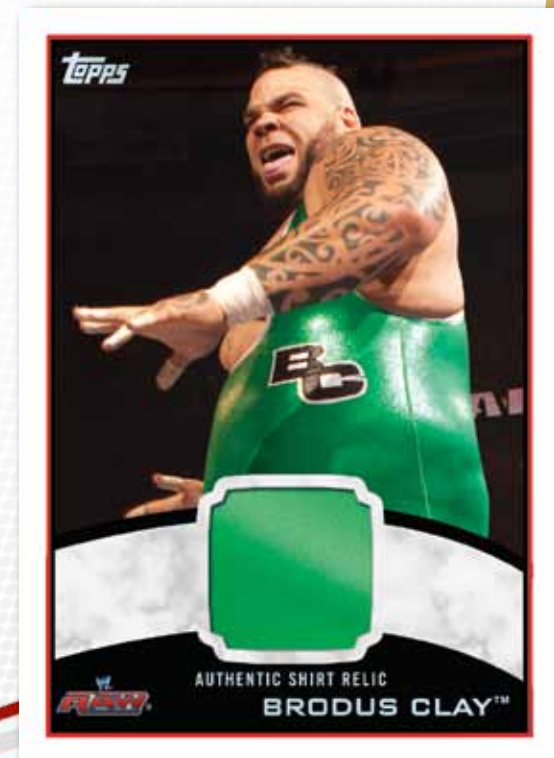

Relic Cards

NEW! **DIVAS KISS CARDS:** Featuring 10 Divas' kissed lipstick impressions. A first-ever for Topps!

SHIRT RELICS: Event-worn Superstar shirt swatches from WWE's top names and best talent!

- Black-Bordered Parallel (limited to 50 per subject)

Hobby Exclusive • 1/1 Platinum-Bordered Parallel

WRESTLEMANIA® XXVIII MAT RELICS: WM28 canvas mat pieces, showcasing 25 Superstars & Divas from the Showcase of the Immortals!

- Black-Bordered Parallel (limited to 50 per subject)

Hobby Exclusive • 1/1 Platinum-Bordered Parallel