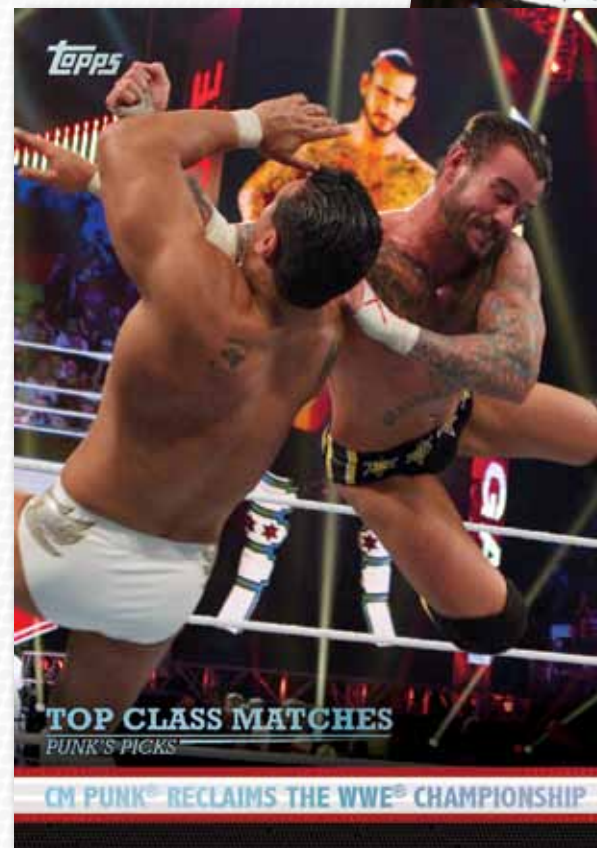

TOP CLASS MATCHES