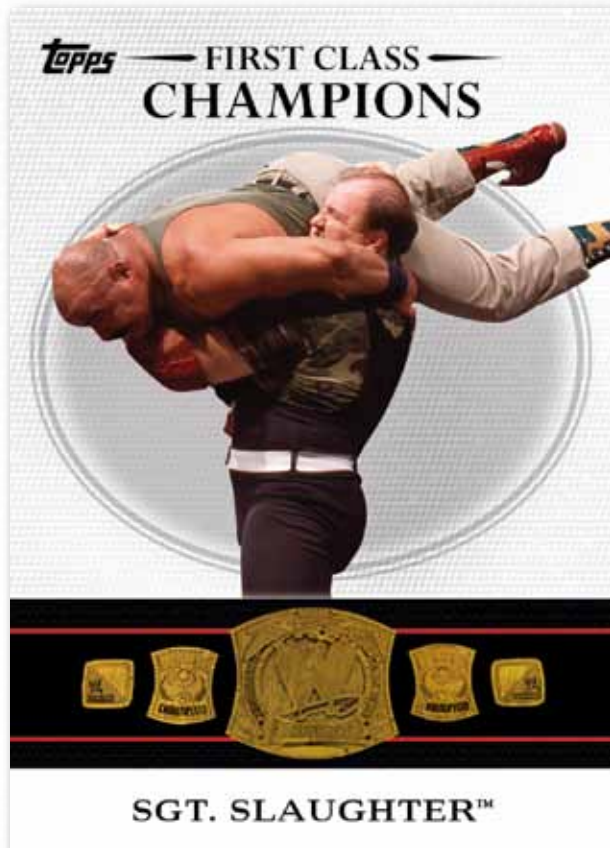

Even More Best In Class Insert Cards

FIRST CLASS CHAMPIONS (1:6): 20 of the most accomplished WWE Champions throughout the years! Each card is foil stamped with the Championship!

TOP CLASS MATCHES - PUNK'S PICKS (1:6): Fan-favorite WWE Champion CM Punk picks 10 of his favorite matches!

FIRST CLASS CHAMPIONS