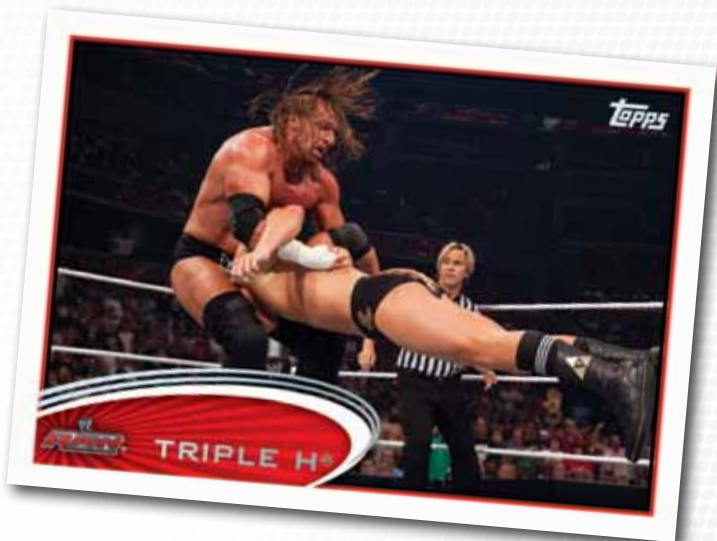

WWE: Hugely popular digital and social media force

- 60 million Facebook fans across all official WWE pages
- As of April 4, 2012 WWE's Facebook page is the #1 Most Talked About Brand page on Facebook
- 21 million Twitter followers
- 1 billion views on YouTube

WWE dominates TV and Pay-Per-View

- *Raw* and *SmackDown* are consistently top cable shows
- *WrestleMania XXVIII* set the Sun Life Stadium attendance record – beating Super Bowls, U2 and the World Series

SHIPPING IN SEPTEMBER

All WWE programming, talent names, images, likenesses, slogans, wrestling moves, trademarks, logos and copyrights are the exclusive property of WWE and its subsidiaries. All other trademarks, logos and copyrights are the property of their respective owners. © 2012 WWE. All Rights Reserved. Topps is a Registered Trademark of The Topps Company, Inc. All Rights Reserved. Topps does not, in any manner, make any representations as to whether its cards will attain any future value. Topps has authorized only the packaging and distribution of the number of cards stated, but cannot guarantee that counterfeit or other unauthorized cards will not exist.
ALL CARD DESIGNS SUBJECT TO CHANGE