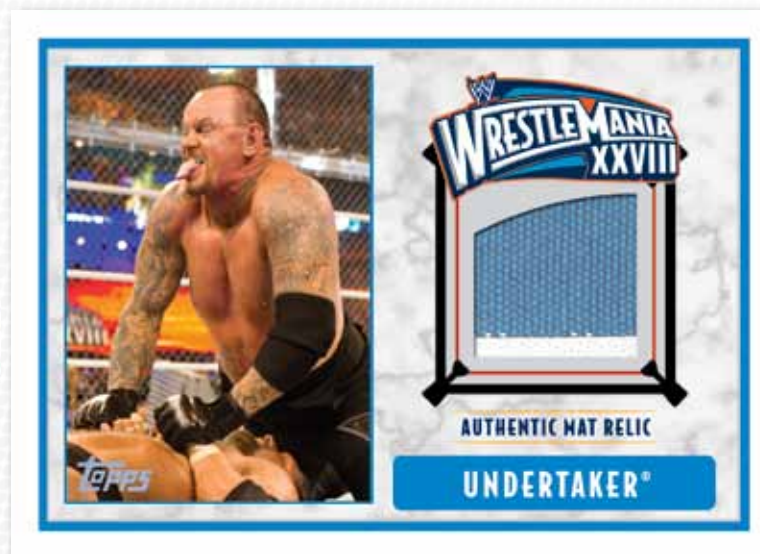

Relic Cards

NEW! **DIVAS KISS CARDS:** Featuring 10 Divas' kissed lipstick impressions. A first-ever for Topps!

SHIRT RELICS: Event-worn Superstar shirt swatches from WWE's top names and best talent!

- Black-Bordered Parallel (limited to 50 per subject)

Hobby Exclusive • 1/1 Platinum-Bordered Parallel

WRESTLEMANIA® XXVIII MAT RELICS: WM28 canvas mat pieces, showcasing 25 Superstars & Divas from the Showcase of the Immortals!

- Black-Bordered Parallel (limited to 50 per subject)

Hobby Exclusive • 1/1 Platinum-Bordered Parallel