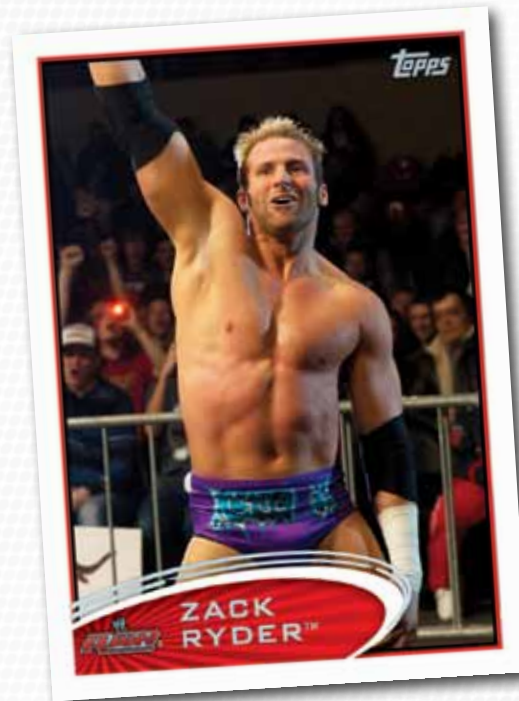

WWE: Hugely popular digital and social media force

- 60 million Facebook fans across all official WWE pages
- As of April 4, 2012 WWE's Facebook page is the #1 Most Talked About Brand page on Facebook
- 21 million Twitter followers
- 1 billion views on YouTube

WWE dominates TV and Pay-Per-View

- *Raw* and *SmackDown* are consistently top cable shows
- *WrestleMania XXVIII* set the Sun Life Stadium attendance record – beating Super Bowls, U2 and the World Series

SHIPPING IN SEPTEMBER

All WWE programming, talent names, images, likenesses, slogans, wrestling moves, trademarks, logos and copyrights are the exclusive property of WWE and its subsidiaries. All other trademarks, logos and copyrights are the property of their respective owners. © 2012 WWE. All Rights Reserved. Topps is a Registered Trademark of The Topps Company, Inc. All Rights Reserved. Topps does not, in any manner, make any representations as to whether its cards will attain any future value. Topps has authorized only the packaging and distribution of the number of cards stated, but cannot guarantee that counterfeit or other unauthorized cards will not exist.
ALL CARD DESIGNS SUBJECT TO CHANGE