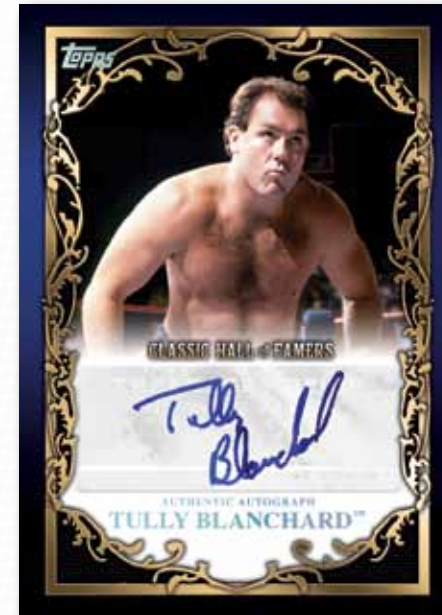

TOP CLASS MATCHES - PUNK'S PICKS (1:6): Fan-favorite WWE Champion CM Punk picks 10 of his favorite matches!

FIRST CLASS CHAMPIONS

TOP CLASS MATCHES

Autograph Cards

Superstars, Divas Class of 2012, and Classic Hall of Famers – 28 in all!
Nearly all are first-time Topps signers!