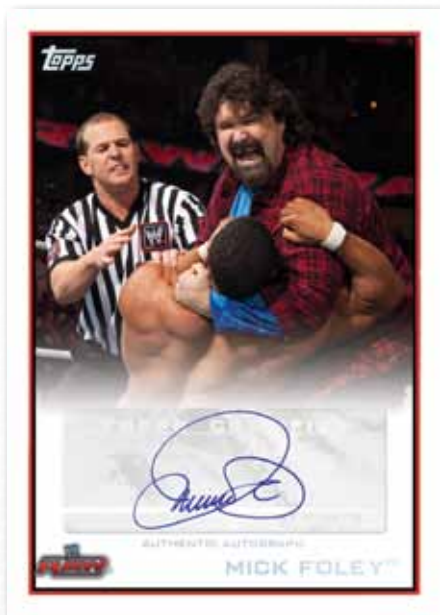

Autograph Cards

Superstars, Divas Class of 2012, and Classic Hall of Famers – 28 in all!
Nearly all are first-time Topps signers!