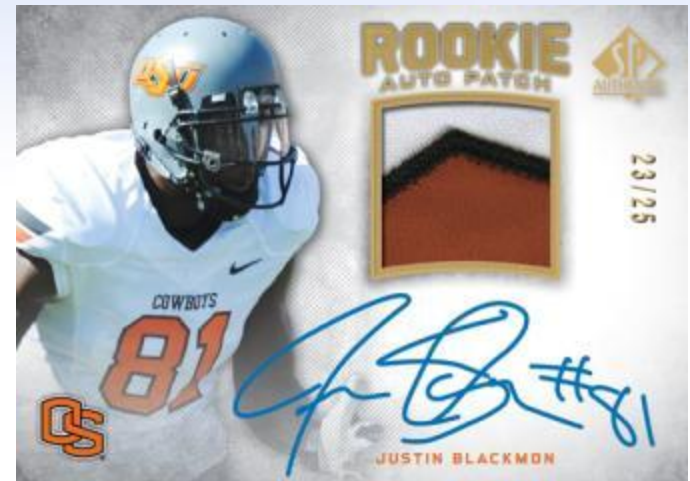

2012 SP Authentic Football

The hottest rookie cards hit the market with SP Authentic Rookie Auto Patch cards! Collect beautiful hard-signed autographed memorabilia cards showcasing the top rookies and legends. Look for specially inserted packs of SP Threads Football featuring SP Threads Rookie Auto Jersey and SP Legendary Threads Auto Jersey cards!

- Regular Set:
 - Regular Cards (100)
 - Regular Card SPs (50)
 - SP Rookie Auto Patch (30)
- Product Highlights:
 - SP Rookie Auto Patch (# to 885 or less)
 - SP Rookie Threads Auto Jersey (# to 335 or less)
 - SP Legendary Threads Auto Jersey (# to 10)
 - Stadium Authentics (1:110)
 - 1994 SP Football Die-Cut (1:48)
- Configuration:
 - 5 cards per pack
 - 24 packs per box
 - 12 boxes per case

**SP Rookie Auto Patch
Gold Parallel**

2012 SP Authentic Football

- Three (3) autographs in every box!
 - Includes One (1) SP Rookie Auto Patch
- **NEW!** SP Threads Bonus Packs!
 - Four (4) SP Threads Football packs per case
 - One (1) SP Threads Rookie Auto Jersey or SP Legendary Threads Auto Jersey inside each pack!
- **NEW!** Get SP Canvas base set variations – 4 per box!
 - Collect the entire 135-card card variation set!
 - Look for rare autographed parallels!
- **NEW!** Collect the 100-card 1994 SP Football set – 4 per box!
 - Die-cut parallels fall 6 per case!

SP Threads Rookie Auto Patch
Parallel

SP Legendary Threads Auto Jersey

2012 SP Authentic Football

- **NEW!** Uncover Stadium Authentics inserts
 - Acetate cards with autographed and bowl game variations!
- Look for dual, triple and quad autographed Sign of the Times cards #’d to 35 or less!
- Collect autographs from superstars like:
 - Barry Sanders
 - Jerry Rice
 - John Elway
 - Robert Griffin III
 - Trent Richardson
 - Tim Tebow
 - And more!