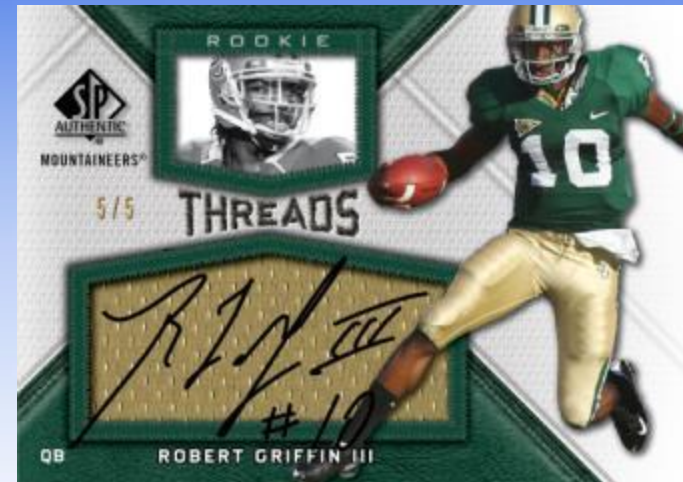

2012 SP Authentic Football

The hottest rookie cards hit the market with SP Authentic Rookie Auto Patch cards! Collect beautiful hard-signed autographed memorabilia cards showcasing the top rookies and legends. Look for specially inserted packs of SP Threads Football featuring SP Threads Rookie Auto Jersey and SP Legendary Threads Auto Jersey cards!

- Regular Set:
 - Regular Cards (100)
 - Regular Card SPs (50)
 - SP Rookie Auto Patch (30)
- Product Highlights:
 - SP Rookie Auto Patch (# to 885 or less)
 - SP Rookie Threads Auto Jersey (# to 335 or less)
 - SP Legendary Threads Auto Jersey (# to 10)
 - Stadium Authentics (1:110)
 - 1994 SP Football Die-Cut (1:48)
- Configuration:
 - 5 cards per pack
 - 24 packs per box
 - 12 boxes per case

**SP Rookie Auto Patch
Gold Parallel**

2012 SP Authentic Football

- Three (3) autographs in every box!
 - Includes One (1) SP Rookie Auto Patch
- **NEW!** SP Threads Bonus Packs!
 - Four (4) SP Threads Football packs per case
 - One (1) SP Threads Rookie Auto Jersey or SP Legendary Threads Auto Jersey inside each pack!
- **NEW!** Get SP Canvas base set variations – 4 per box!
 - Collect the entire 135-card card variation set!
 - Look for rare autographed parallels!
- **NEW!** Collect the 100-card 1994 SP Football set – 4 per box!
 - Die-cut parallels fall 6 per case!

SP Threads Rookie Auto Patch
Parallel

SP Legendary Threads Auto Jersey

2012 SP Authentic Football

- **NEW!** Uncover Stadium Authentics inserts
 - Acetate cards with autographed and bowl game variations!
- Look for dual, triple and quad autographed Sign of the Times cards #’d to 35 or less!
- Collect autographs from superstars like:
 - Barry Sanders
 - Jerry Rice
 - John Elway
 - Robert Griffin III
 - Trent Richardson
 - Tim Tebow
 - And more!