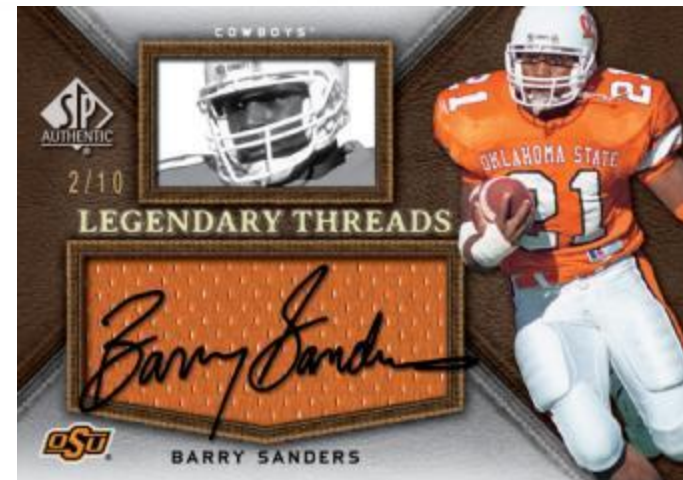

2012 SP Authentic Football

The hottest rookie cards hit the market with SP Authentic Rookie Auto Patch cards! Collect beautiful hard-signed autographed memorabilia cards showcasing the top rookies and legends. Look for specially inserted packs of SP Threads Football featuring SP Threads Rookie Auto Jersey and SP Legendary Threads Auto Jersey cards!

- Regular Set:
 - Regular Cards (100)
 - Regular Card SPs (50)
 - SP Rookie Auto Patch (30)
- Product Highlights:
 - SP Rookie Auto Patch (# to 885 or less)
 - SP Rookie Threads Auto Jersey (# to 335 or less)
 - SP Legendary Threads Auto Jersey (# to 10)
 - Stadium Authentics (1:110)
 - 1994 SP Football Die-Cut (1:48)
- Configuration:
 - 5 cards per pack
 - 24 packs per box
 - 12 boxes per case

**SP Rookie Auto Patch
Gold Parallel**

2012 SP Authentic Football

- Three (3) autographs in every box!
 - Includes One (1) SP Rookie Auto Patch
- **NEW!** SP Threads Bonus Packs!
 - Four (4) SP Threads Football packs per case
 - One (1) SP Threads Rookie Auto Jersey or SP Legendary Threads Auto Jersey inside each pack!
- **NEW!** Get SP Canvas base set variations – 4 per box!
 - Collect the entire 135-card card variation set!
 - Look for rare autographed parallels!
- **NEW!** Collect the 100-card 1994 SP Football set – 4 per box!
 - Die-cut parallels fall 6 per case!

SP Threads Rookie Auto Patch
Parallel

SP Legendary Threads Auto Jersey

2012 SP Authentic Football

- **NEW!** Uncover Stadium Authentics inserts
 - Acetate cards with autographed and bowl game variations!
- Look for dual, triple and quad autographed Sign of the Times cards #’d to 35 or less!
- Collect autographs from superstars like:
 - Barry Sanders
 - Jerry Rice
 - John Elway
 - Robert Griffin III
 - Trent Richardson
 - Tim Tebow
 - And more!