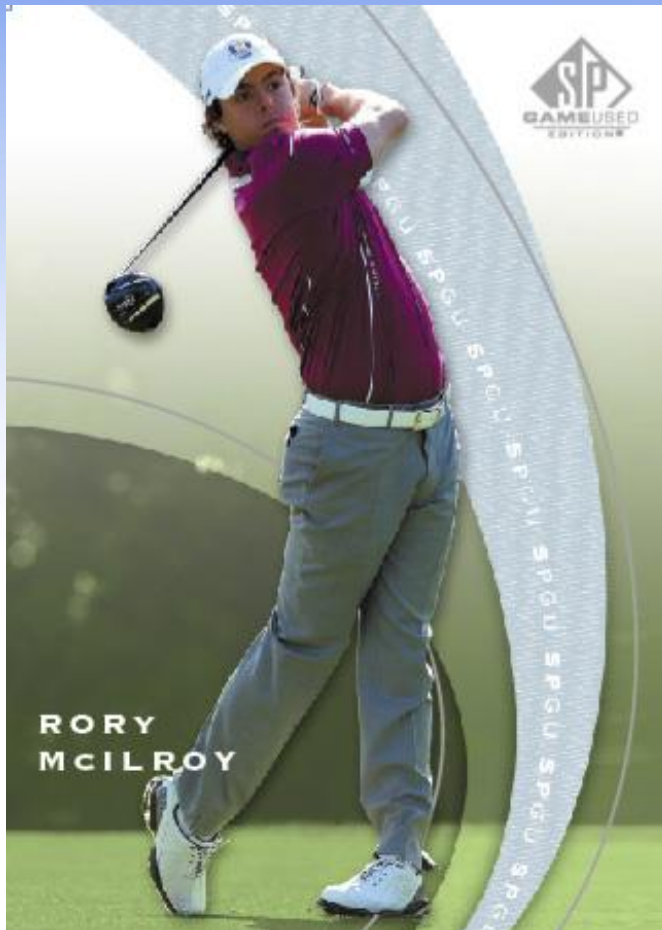

## ❖ Product Highlights:

- **1 Autograph AND 1 Memorabilia Card in EVERY PACK!**
  - Tons of Spectacular Hits!
- **Stellar Box Hits:**
  - Inked Drivers (shown below!)
    - *Premium Sig on pseudo Metal-Driver Club Face!*
    - First Tee Autographed RC's!
- **Kick it Into Gear!**
  - Great Tour Gear cards
    - *Shirts, Gloves, Caps, Buttons + combos!*
  - Supreme Gear cards
    - *Jumbo-sized, super-premium swatches!*
- **Look for 'Front 9' player pairings!**
  - With 2 fan-favorite golfers, featuring 2-3 cool items each!
  - Numbered to 10 & 25, respectively!

# 2012 SP Game Used Golf

- ✓ Look for the 1st-ever licensed trading card of the world's No. 1 Golfer!
  - **Rory McIlroy** makes his debut in SP Game Used!
  - Falling 1 in 72 packs, these cards will be sure-fire “must have’s” for any golf card collector!