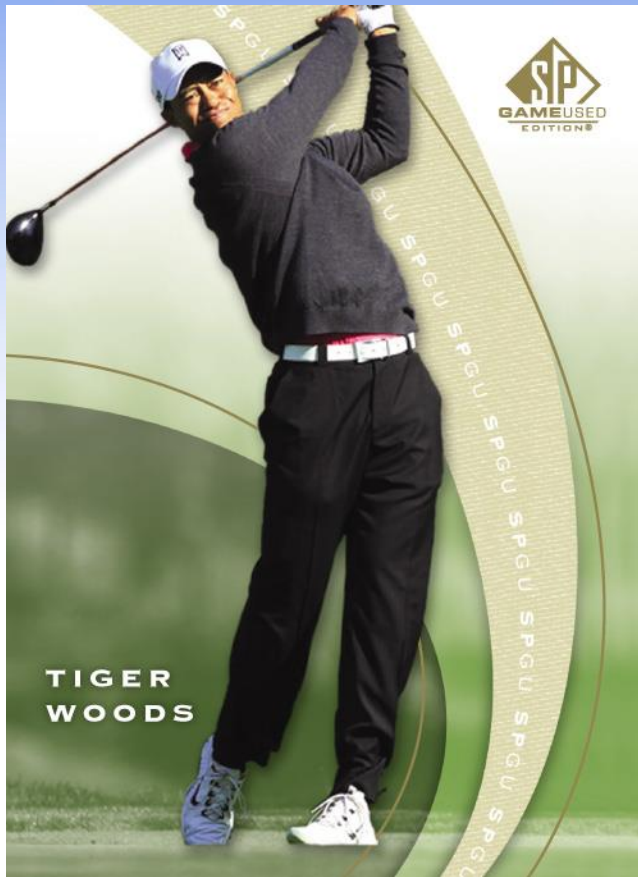

Regular Card