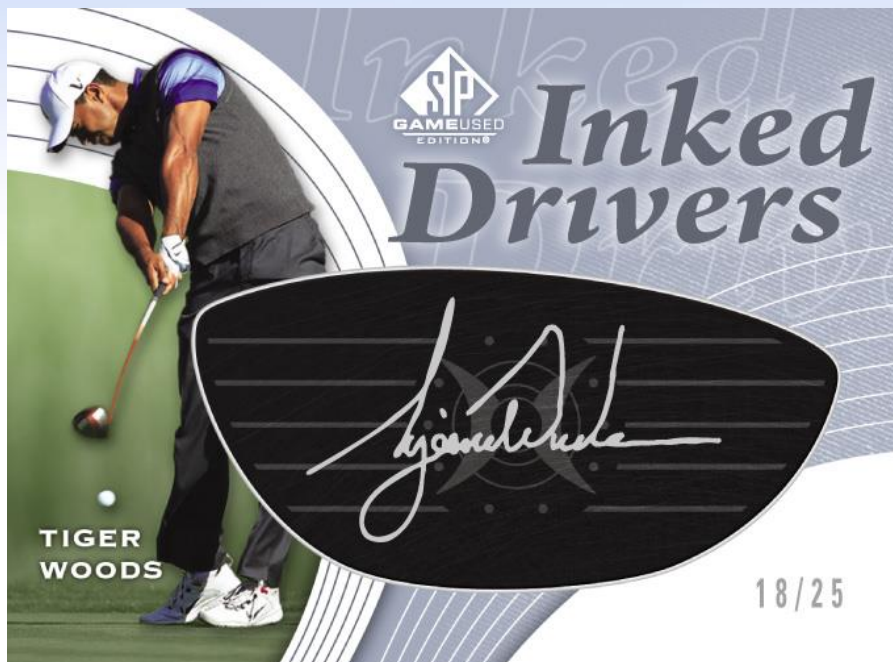

# 2012 SP Game Used Golf

- ❖ Configuration:
  - 5 cards per pack
  - 3 packs per box
- ❖ Product Arrival Date: Feb. 2013

Inked Drivers (1 per Box!) – Black Steel Parallel

## ❖ Product Highlights:

- **1 Autograph AND 1 Memorabilia Card in EVERY PACK!**
  - Tons of Spectacular Hits!
- **Stellar Box Hits:**
  - Inked Drivers (shown below!)
    - *Premium Sig on pseudo Metal-Driver Club Face!*
    - First Tee Autographed RC's!
- **Kick it Into Gear!**
  - Great Tour Gear cards
    - *Shirts, Gloves, Caps, Buttons + combos!*
  - Supreme Gear cards
    - *Jumbo-sized, super-premium swatches!*
- **Look for 'Front 9' player pairings!**
  - With 2 fan-favorite golfers, featuring 2-3 cool items each!
  - Numbered to 10 & 25, respectively!

# 2012 SP Game Used Golf

- ✓ Look for the 1st-ever licensed trading card of the world's No. 1 Golfer!
  - **Rory McIlroy** makes his debut in SP Game Used!
  - Falling 1 in 72 packs, these cards will be sure-fire “must have’s” for any golf card collector!