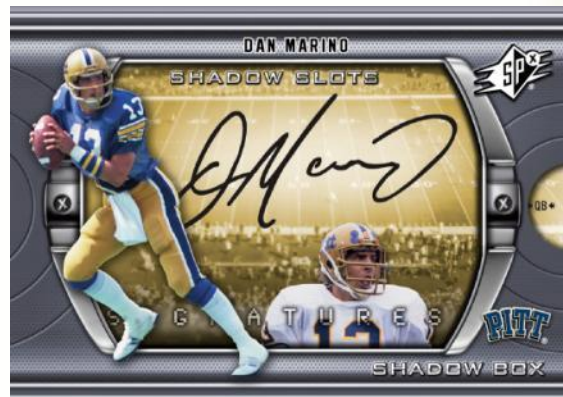

2012 SPx Football

SPx Football makes its collegiate debut delivering the highly collectible, valuable and innovative content that card enthusiasts have come to know and love with the brand!

- **Regular Set:**
 - Regular Cards (50)
 - SPx Rookie Auto Jerseys (35)
 - #’d to 399 or less
 - SPx Rookies (60)
 - #’d to 750
 - SPx Rookie Signatures (60)
 - #’d to 225
- **Top Inserts:**
 - Winning Big Materials - #’d to 199
 - SPx Shadow Box
 - SPx Shadow Slots – **NEW!**
 - SPx Finite Rookies - #’d to 499 or less

Configuration:
4 cards per pack
18 packs per box

Product Arrival Date:
June 2012

2012 SPx Football

Break Summary: (on average)

- Four (4) Autographs or Memorabilia cards per box!
 - Includes at least one (1) SPx Rookie Auto Jersey
 - Includes at least one (1) single, dual, triple, quad, or patch Memorabilia card!
- Two (2) SPx Finite Rookies per box!
- One (1) SPx Shadow Box card per case!
 - **NEW!** Look for SPx Shadow Slot acetate cards falling three (3) per box

SPx Rookie Auto Jersey

2012 SPx Football

- **ALL NEW SPx Shadow Slots!**
 - Interchangeable acetate slots allow you to create your own Shadow Box card!
 - Slide the acetate inserts in and out of the Shadow Box card!
 - Look for different levels of rarity, including signed versions!
- **SPx Finite Rookies**
 - Three tiers of rarity #’d to 499 or less!
 - Look for Radiance and Spectrum parallels