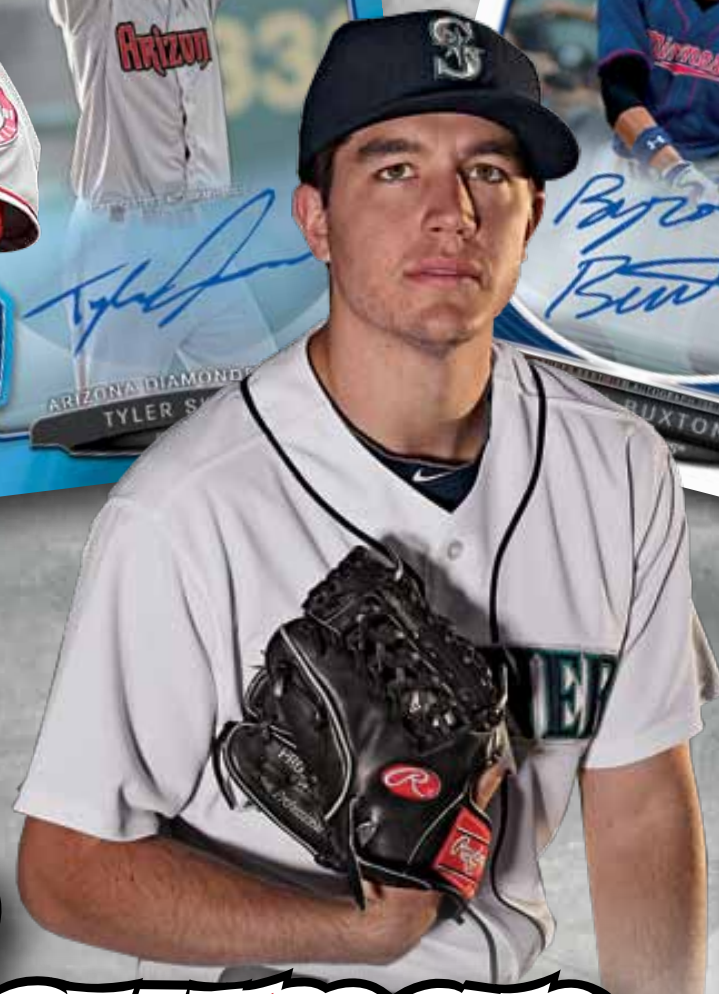

"Who's Next?" The answer is **2013 Bowman Baseball!** Bowman continues to feature Chrome and Base Prospect and Rookie cards, along with unique autographs, relics, and inserts. This year is the 65th anniversary of Bowman, and we are going to celebrate throughout the season with a Blue Sapphire Refractor program. Be sure to get in on the ground floor, to be among the first collectors to own this year's edition.

Bowman

MAJOR LEAGUE BASEBALL®

EVERY BOX WILL INCLUDE
1 AUTOGRAPHED CARD

Bowman

BOWMAN'S TOP 100 PROSPECTS

Bowman ranks the top 100 prospects
with help from the Bowman Scouts. **NEW!**

Die-Cut Refractor Parallel
sequentially numbered to 99

Autographed Die-Cut X-fractor Parallel
X-fractor version sequentially numbered to 24

Autographed Die-Cut Atomic Refractor
Patterned Refractor version numbered 1/1 **HOBBY ONLY**

Bowman's Top 100 Prospects Die-Cut Refractor Parallel