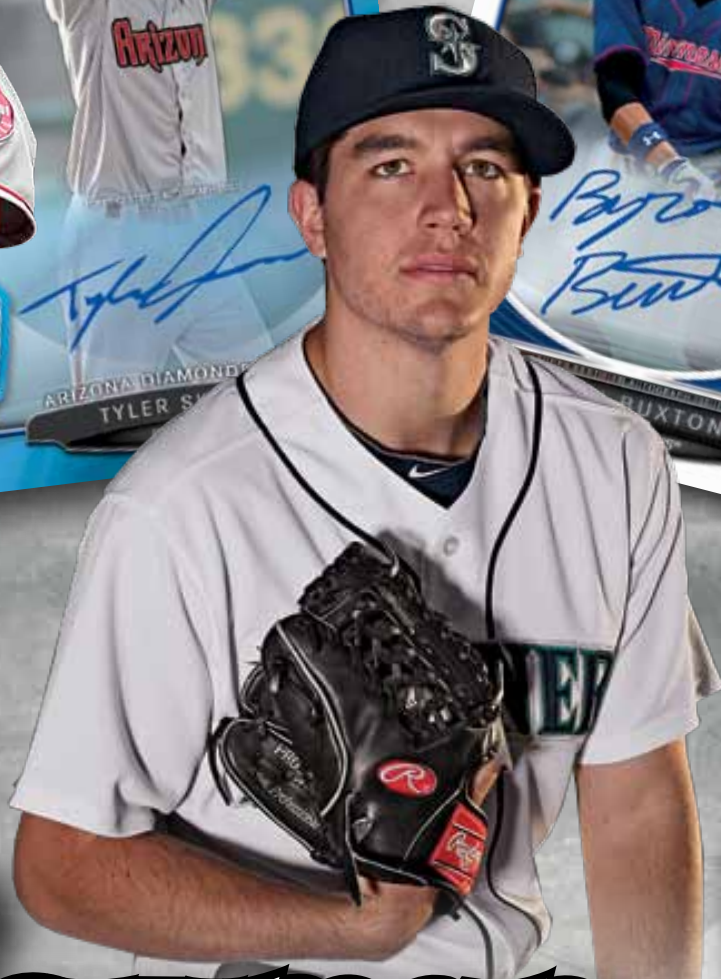

“Who’s Next?” The answer is **2013 Bowman Baseball!** Bowman continues to feature Chrome and Base Prospect and Rookie cards, along with unique autographs, relics, and inserts. This year is the 65th anniversary of Bowman, and we are going to celebrate throughout the season with a Blue Sapphire Refractor program. Be sure to get in on the ground floor, to be among the first collectors to own this year’s edition.

Autographed Die-Cut X-fractor Parallel
X-fractor version sequentially numbered to 24

Autographed Die-Cut Atomic Refractor
Patterned Refractor version numbered 1/1 **HOBBY ONLY**

Bowman's Top 100 Prospects Die-Cut Refractor Parallel