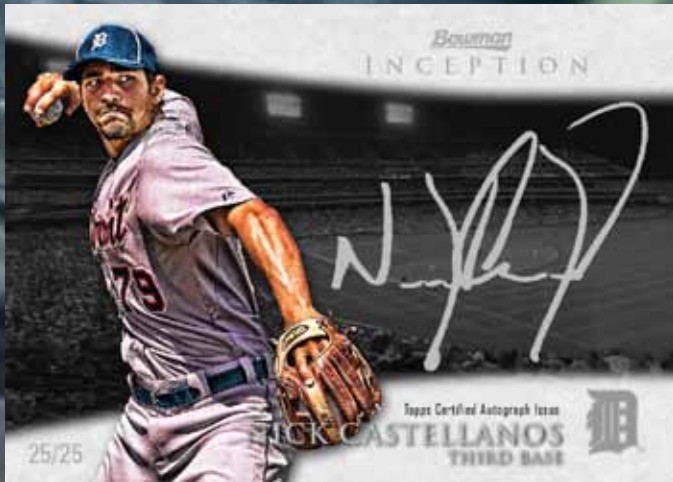

Bowman

2013

INCEPTION

BASEBALL

Silver Signings Card