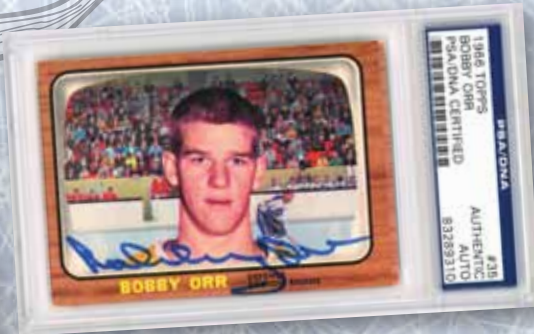

Best of Hockey '13

This item releases in March 2013
Orders are due 2/15/2013 or prior sell out.

**PRODUCTION ON THIS ITEM IS EXTREMELY LIMITED
(APPROXIMATELY 50% of Best of Baseball and Best of Football)!!!!**

2 Cards per Box • 3 Boxes per Case

**FOR ORDERS PLEASE CALL BRIAN AT 214-393-4510
or e-mail brian@leaftradingcards.com**

VISIT OUR WEBSITE AT www.leaftradingcards.com

3330 Earhart Drive, Ste. 204, Carrollton, Texas 75006, Leaf is the TM of Leaf Trading Cards. 2013 Leaf Trading Cards. Design, content and checklist is subject to change. Signatures are examples/facsimile only, actual card styles may differ after production. Printed in the USA. All cards included in the buyback portion of the product were obtained on the open market by Leaf Trading Cards and are officially licensed goods to extent necessary by law. Leaf in no way asserts or implies the endorsement of any personality depicted on these cards, the leagues or organizations who originally licensed these cards, nor the respective original manufacturers of these cards.