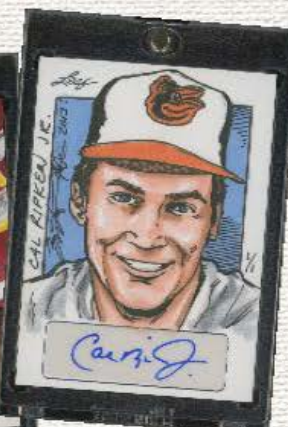

THIS RELEASE IS ONLY AVAILABLE TO DIRECT ACCOUNTS
(NOT THROUGH OUR DISTRIBUTOR NETWORK)

FOR ORDERS PLEASE CALL BRIAN AT 214-393-4510
or e-mail brian@leaftradingcards.com

This product contains hand-drawn or painted sketch cards that are first amendment protected artwork and do not require licensing. These sketch cards have not been endorsed or approved by any league or organization. They are solely licensed by the depicted player(s). VISIT OUR WEBSITE AT www.leaftradingcards.com or follow us on www.facebook.com/Leaftradingcards and www.twitter.com/Leaf_Cards