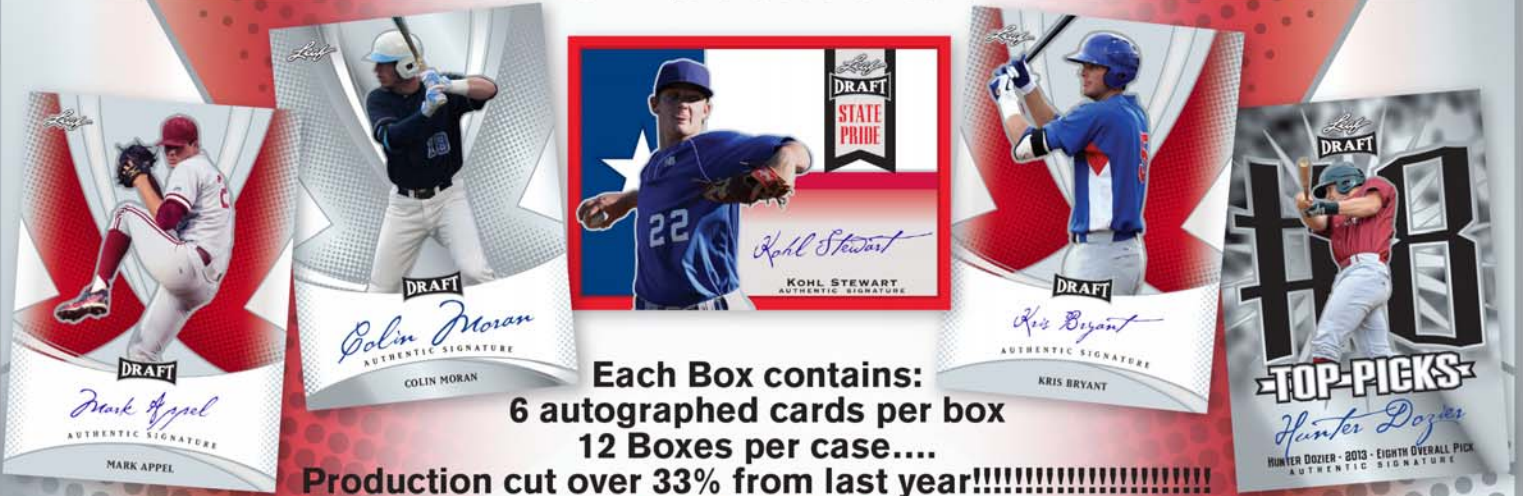

2013 Leaf Metal Draft Baseball

2013 marks the triumphant return of Leaf Metal Baseball Draft. This year's release is easily one of the strongest checklists in the history of the brand. Rather than fill the product up with 3rd -20th round picks, this release uses the hottest young players in baseball to fill out its checklist. Elite prospects such as Byron Buxton, Oscar Tavaras, Carlos Correa, Jorge Soler, Miguel Sano plus many more top prospects enhance this already potent checklist. They join 2013's top draft picks, the most exciting minor leaguers (without autographed cards to date) and the kind of international surprises you've come to expect from Leaf in what will surely be an exciting release.

This year's product has had its production slashed and will be available in very modest quantities. For this reason, quantities will be limited and order deadline will be 9/15 or prior sell out (which is expected).

Look for:

Base Autographs: all autographs are now Prismatic.

Look for rare parallels as rare as the 1/1 Super-Prismatic!

State Pride: Leaf's ever popular insert makes its return with parallels as limited as 1/1.

Top Picks: this insert features only those players taken with the top picks in the 2013 draft with parallels as low as 1/1.

Each Box contains:
6 autographed cards per box
12 Boxes per case....

Production cut over 33% from last year!!!!!!!!!!!!!!!!!!!!!!!!!!!!!!