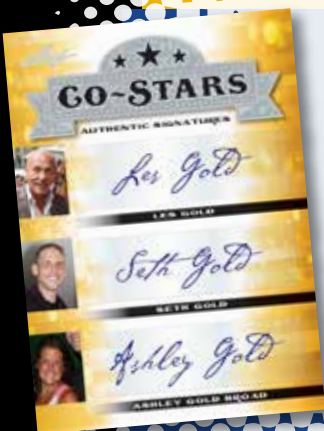

Leaf

POP CENTURY

2013

LOOK FOR:

Dressing Room Signatures

Features autographed worn memorabilia cards of Hollywood superstars, including Jennifer Lopez!

And the Nomination is...

Autographs – autographs of those stars honored with major award nominations. Look for parallels as limited as 1/1!!!

Perfectly Cast Signatures

Autographed art cards featuring celebrities as the characters for which they are well known, including multiple parallels as limited as 1/1!

Co-Stars Autographs

Featuring 2 or more celebrities to appeared together while plying their craft, including an amazing former Bond Girl group signed card by 5, the cast of **HARDCORE PAWN** and more!...

ORIGINAL ART 1/1 AUTOGRAPHS

This exciting set features hand executed 1/1 artwork coupled with signatures from over 100 exciting personalities.

**ORDERS DUE 6/30/2013 OR PRIOR SELL OUT
PRODUCT RELEASES 8/1/2013**

For orders please call Brian at 214-393-4510 or e-mail orders@leaftradingcards.com

VISIT OUR WEBSITE AT www.leaftradingcards.com or follow us on www.facebook.com/Leaftradingcards and www.twitter.com/Leaf_Cards

Leaf