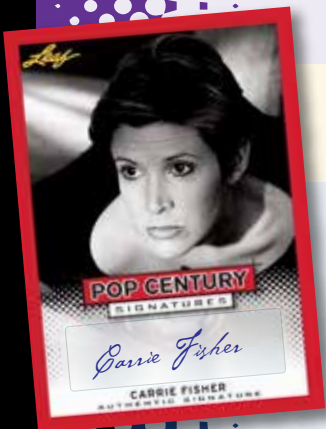

Leaf

POP CENTURY

2013

Leaf is pleased to announce the return to not only one of its flag ship brands, but what is clearly the industry's most popular celebrity driven product. Like previous releases, Leaf once again brings an unparalleled celebrity signature checklist to collectors worldwide.

LOOK FOR:

BASE AUTOGRAPHS

Featuring many of pop culture's most exciting names, including AL PACINO, Kate Beckinsale, Carrie Fisher, Jennifer Lopez and many more.

Look for parallels as limited as 1/1.

STUNNING STARLET AUTOGRAPHS

Autographs from a wide array of beautiful celebrities including rare parallels as limited as 1/1.

KEEPING IT REAL AUTOGRAPHS

Features a wide variety of personalities who have made appearances in the ever popular world of reality television. Look for multiple parallel levels as low as 1/1.

4 AUTOGRAPHED CARDS PER BOX
12 BOXES PER CASE