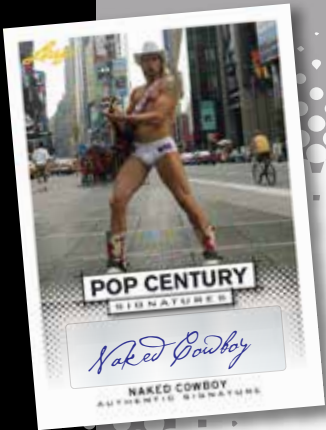

Leaf

POP CENTURY

2013

Leaf is pleased to announce the return to not only one of its flag ship brands, but what is clearly the industry's most popular celebrity driven product. Like previous releases, Leaf once again brings an unparalleled celebrity signature checklist to collectors worldwide.

LOOK FOR:

BASE AUTOGRAPHS

Featuring many of pop culture's most exciting names, including AL PACINO, Kate Beckinsale, Carrie Fisher, Jennifer Lopez and many more.

Look for parallels as limited as 1/1.

STUNNING STARLET AUTOGRAPHS

Autographs from a wide array of beautiful celebrities including rare parallels as limited as 1/1.

KEEPING IT REAL AUTOGRAPHS

Features a wide variety of personalities who have made appearances in the ever popular world of reality television. Look for multiple parallel levels as low as 1/1.

4 AUTOGRAPHED CARDS PER BOX
12 BOXES PER CASE