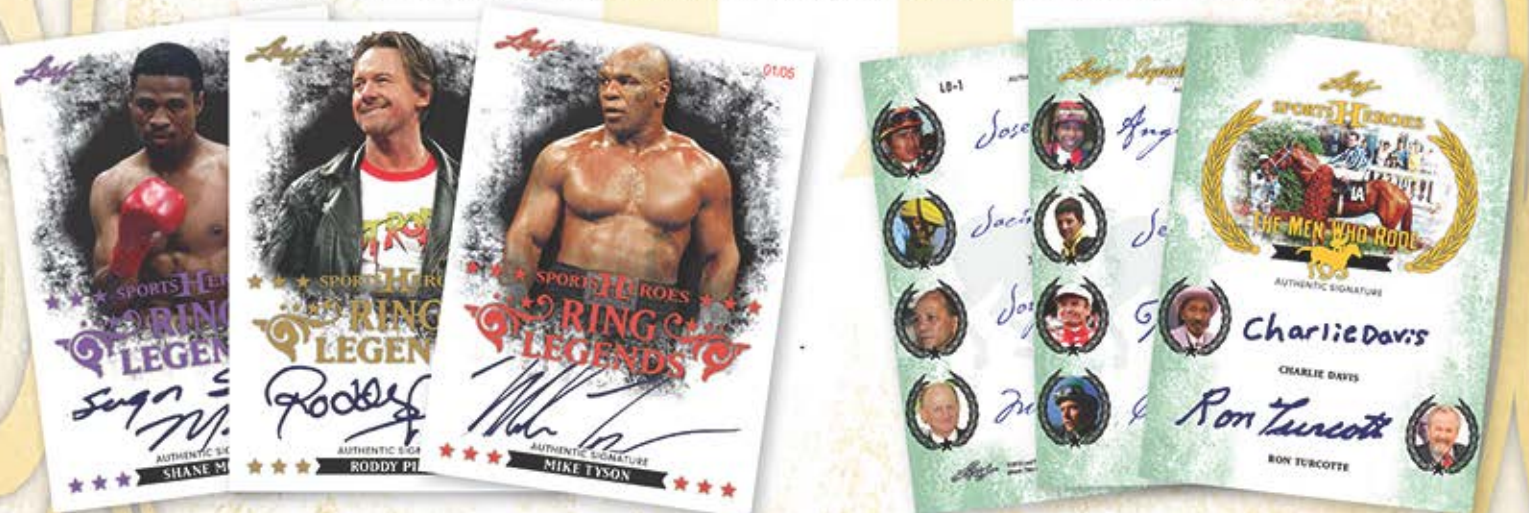

Ring Legends Autographs: Whether it be boxing or wrestling, the ring is home to many of sports' greatest legends. This set celebrates many of those names that changed their sport. Look for multiple autographed parallels as limited as 1/1, plus 1/1 autographed printing plates.

Multi-Signed Autographs: Look for multi-signed cards including an eight-jockey-signed Kentucky Derby Winner tribute, a dual autograph for the men who rode Secretariat, and a dual autograph of the film "The Blind Side" featuring both star and subject of the film.