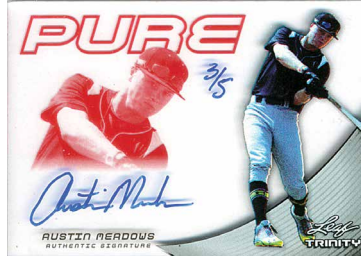

2013

Leaf

TRINITY BASEBALL

Leaf is pleased to announce its final draft/prospect product for 2013: Leaf Trinity Baseball. On the heels of this year's smash hit in football, Trinity delivers to collectors a premium experience in the category.

Production for 2013 is limited to a mere 250 10-box cases. Each box will contain five autographed cards from among Trinity's three solid conceptual elements.

LOOK FOR:

PURE (GLASS) AUTOGRAPHS: This exciting technology stole the show in 2013 Trinity Football and arrives again in the Baseball incarnation ready to amaze collectors with stunning glass style transparent cards featuring all **ON-CARD** autographs. These will be numbered by hand with parallels as low as 1/1!

INSCRIPTION AUTOGRAPHS: This set features **ON-CARD** autographs of many of the year's top prospects and draft picks (some of which will include additional inscriptions added to the card)! Look for parallels as limited as 1/1!

PATCH AUTOS: This set returns from the popular football release, except this time **EVERY CARD IS SIGNED ON-CARD**. The football patches were wildly popular without autographs, which makes the popularity of this set with autographs off the charts! Look for parallels as limited as 1/1!

250 Numbered Cases Produced
10 Boxes per Case
Five Autographed Cards per Box

Orders are due 12/10/2013 - Ships late December 2013

FOR ORDERS PLEASE CALL BRIAN AT 214-393-4510 OR E-MAIL BRIAN@LEAFTRADINGCARDS.COM

VISIT OUR WEBSITE AT www.leaftradingcards.com or follow us on www.facebook.com/Leaftradingcards and www.twitter.com/Leaf_Cards