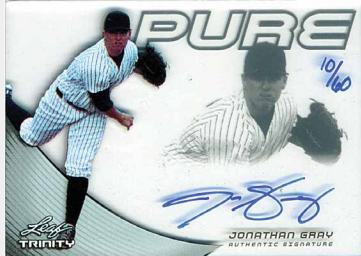

2013

Leaf

TRINITY BASEBALL

Leaf is pleased to announce its final draft/prospect product for 2013: Leaf Trinity Baseball. On the heels of this year's smash hit in football, Trinity delivers to collectors a premium experience in the category.

Production for 2013 is limited to a mere 250 10-box cases. Each box will contain five autographed cards from among Trinity's three solid conceptual elements.

LOOK FOR:

PURE (GLASS) AUTOGRAPHS: This exciting technology stole the show in 2013 Trinity Football and arrives again in the Baseball incarnation ready to amaze collectors with stunning glass style transparent cards featuring all **ON-CARD** autographs. These will be numbered by hand with parallels as low as 1/1!

INSCRIPTION AUTOGRAPHS: This set features **ON-CARD** autographs of many of the year's top prospects and draft picks (some of which will include additional inscriptions added to the card)! Look for parallels as limited as 1/1!

PATCH AUTOS: This set returns from the popular football release, except this time **EVERY CARD IS SIGNED ON-CARD**. The football patches were wildly popular without autographs, which makes the popularity of this set with autographs off the charts! Look for parallels as limited as 1/1!

250 Numbered Cases Produced
10 Boxes per Case
Five Autographed Cards per Box

Orders are due 12/10/2013 - Ships late December 2013

FOR ORDERS PLEASE CALL BRIAN AT 214-393-4510 OR E-MAIL BRIAN@LEAFTRADINGCARDS.COM

VISIT OUR WEBSITE AT www.leaftradingcards.com or follow us on www.facebook.com/Leaftradingcards and www.twitter.com/Leaf_Cards