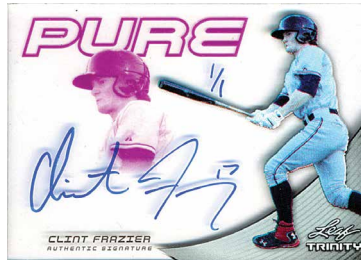

2013

Leaf

TRINITY BASEBALL

Leaf is pleased to announce its final draft/prospect product for 2013: Leaf Trinity Baseball. On the heels of this year's smash hit in football, Trinity delivers to collectors a premium experience in the category.

Production for 2013 is limited to a mere 250 10-box cases. Each box will contain five autographed cards from among Trinity's three solid conceptual elements.

LOOK FOR:

PURE (GLASS) AUTOGRAPHS: This exciting technology stole the show in 2013 Trinity Football and arrives again in the Baseball incarnation ready to amaze collectors with stunning glass style transparent cards featuring all **ON-CARD** autographs. These will be numbered by hand with parallels as low as 1/1!

INSCRIPTION AUTOGRAPHS: This set features **ON-CARD** autographs of many of the year's top prospects and draft picks (some of which will include additional inscriptions added to the card)! Look for parallels as limited as 1/1!

PATCH AUTOS: This set returns from the popular football release, except this time **EVERY CARD IS SIGNED ON-CARD**. The football patches were wildly popular without autographs, which makes the popularity of this set with autographs off the charts! Look for parallels as limited as 1/1!

250 Numbered Cases Produced
10 Boxes per Case
Five Autographed Cards per Box

Orders are due 12/10/2013 - Ships late December 2013

FOR ORDERS PLEASE CALL BRIAN AT 214-393-4510 OR E-MAIL BRIAN@LEAFTRADINGCARDS.COM

VISIT OUR WEBSITE AT www.leaftradingcards.com or follow us on www.facebook.com/Leaftradingcards and www.twitter.com/Leaf_Cards