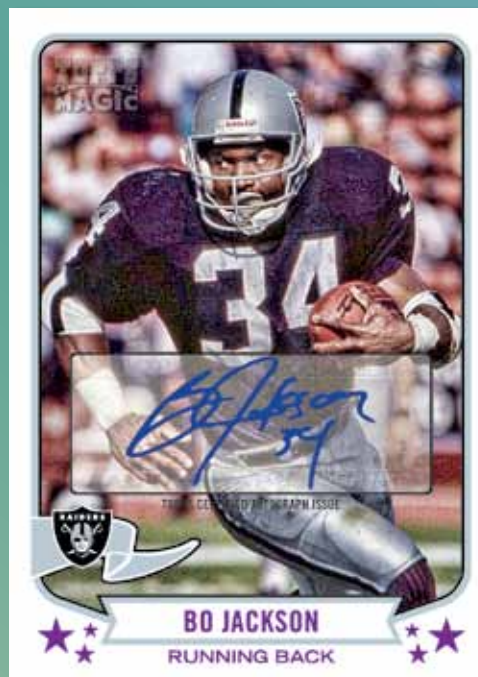

★ Magic Autographed Card ★