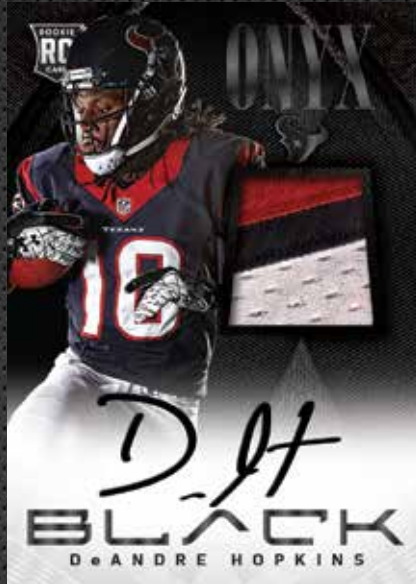

**SILVER SIGNATURES  
RICHARD SHERMAN**

Find autographs of some of the top veterans leading the way in the NFL; #d/299 or less with limited parallels #d from 1 to 25.

**ON CARD  
SHADOW BOX JERSEY CARDS  
COLIN KAEPERNICK**

Ready to be put on display, the Shadow Box Jersey Cards feature legends, current players, and the 40 RPS rookies.

**BLACK**

**PANINI**

**NFLPA**

**SIGNATURES**  
TONY ROMO

ON-Card autographs of the top NFL players #d/25 or less with limited parallels.