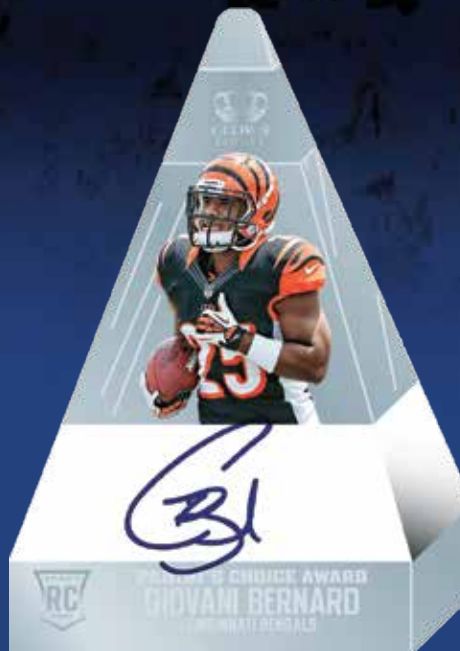

ON-CARD SILHOUETTE

COLIN KAEPERNICK

On-card Silhouette of current NFL Stars including limited parallels:
Gold (numbered to 25),
Green (numbered to 10),
Purple (numbered to 5)
Blue (numbered to 1)

PANINI'S CHOICE SIGNATURES

GIOVANI BERNARD

On-card Panini Choice of RPS Rookies & Current NFL Stars (99) includes limited parallels:
Gold (numbered to 25),
Green (numbered to 10),
Purple (numbered to 5)
Blue (numbered to 1)

LEGENDARY SILHOUETTES

DEION SANDERS

Legendary Silhouettes features a jumbo swatch of legendary material along with an autograph-extremely scarce (numbered to 25 or less)