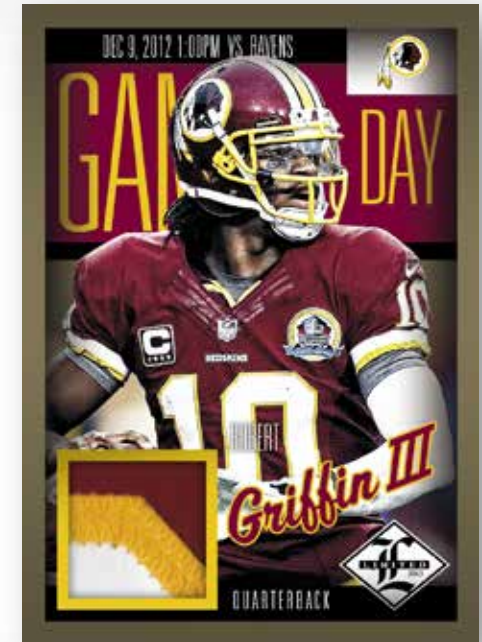

MATERIAL PHENOMS RC

BASE

MATCHING NUMBERS PRIME

Featuring a new design for 2013, the iconic Limited rookie card returns with oversized swatches and autographs from some of this year's best rookies.

Pairing two of the game's notable names, this insert showcases material from players who wear (or wore) the same jersey number. Also find parallels with position die-cuts.

ROOKIE LETTERMAN

LIMITED CUTS

GAME DAY MATERIALS PRIME

Showcasing authentic letters from NFL jerseys, these autographed gems return for 2013 Limited.

Look for cut signatures from 20 different legends, including Red Grange, Pete Rozelle and Sammy Baugh.