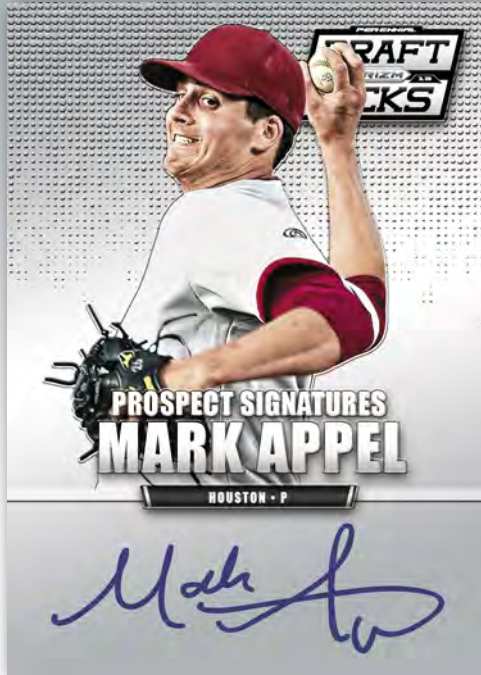

PANINI

PERENNIAL
DRAFT
20 PRIZM 13
PICKS

PROSPECT SIGNATURES

AUTOGRAPHS FROM MORE THAN 50 TOP DRAFT PICKS FROM THE 2013 DRAFT.
IT INCLUDES 2013 GOLDEN SPIKES AWARD WINNER KRIS BRYANT, FIRST
OVERALL PICK MARK APPEL AND TOP PROSPECT BYRON BUXTON!