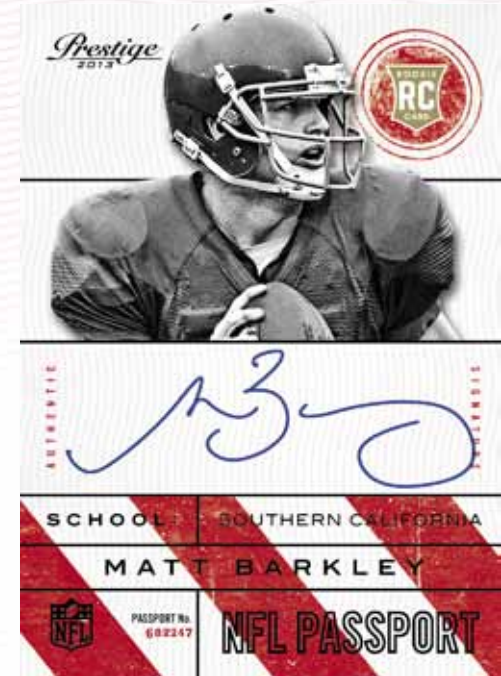

The 2012 Class made a huge 1st Impressions on the NFL; Andrew Luck, Robert Griffin III, Russell Wilson, Doug Martin all put up impressive rookie numbers

Micro-Etched Inserts

Micro-Etched inserts; NFL Draft Picks & Prestigious Picks featuring the top 2013 Rookies

《THE TOP ROOKIES FROM THE 2013 ROOKIE PHOTO SHOOT WILL BE FEATURED IN THEIR NEW NFL UNIFORMS》

PANINI

Prestige
2013

Rookie Extra Points Signatures

The new 2013 Rookie Card signatures with the top RPS rookies. Look for limited Extra Point parallels

Die-Cuts

Four different clear acetate die cut chase inserts; NFL Shield, Stars of the NFL, Inside the Numbers and Fantasy Team

On-Card Rookie Autographs

On-Card Rookie Autographs from the 2013 Rookie Photo Shoot; includes Draft City Destinations, NFL Draft Tickets & NFL Passport