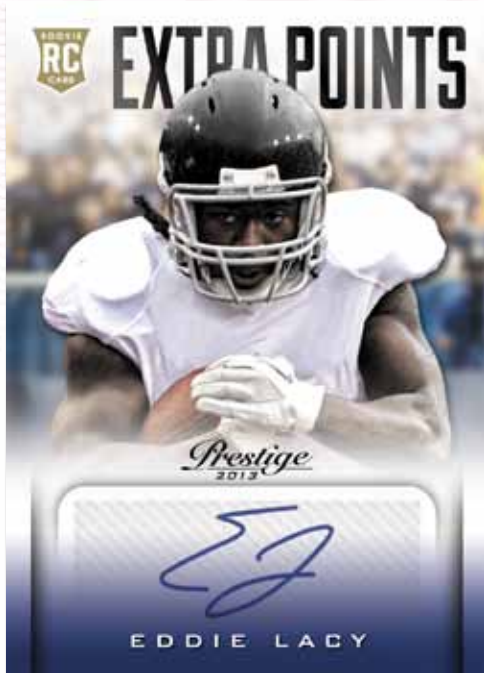

Prestige
2013

Rookie Extra Points Signatures

The new 2013 Rookie Card signatures with the top RPS rookies. Look for limited Extra Point parallels