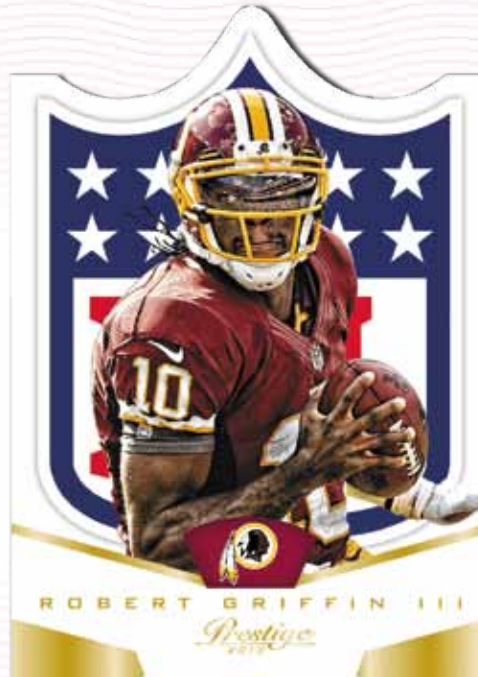

The 2012 Class made a huge 1st Impressions on the NFL; Andrew Luck, Robert Griffin III, Russell Wilson, Doug Martin all put up impressive rookie numbers

Micro-Etched Inserts

Micro-Etched inserts; NFL Draft Picks & Prestigious Picks featuring the top 2013 Rookies

《THE TOP ROOKIES FROM THE 2013 ROOKIE PHOTO SHOOT WILL BE FEATURED IN THEIR NEW NFL UNIFORMS》

PANINI

Prestige
2013

Rookie Extra Points Signatures

The new 2013 Rookie Card signatures with the top RPS rookies. Look for limited Extra Point parallels

Die-Cuts

Four different clear acetate die cut chase inserts; NFL Shield, Stars of the NFL, Inside the Numbers and Fantasy Team

On-Card Rookie Autographs

On-Card Rookie Autographs from the 2013 Rookie Photo Shoot; includes Draft City Destinations, NFL Draft Tickets & NFL Passport