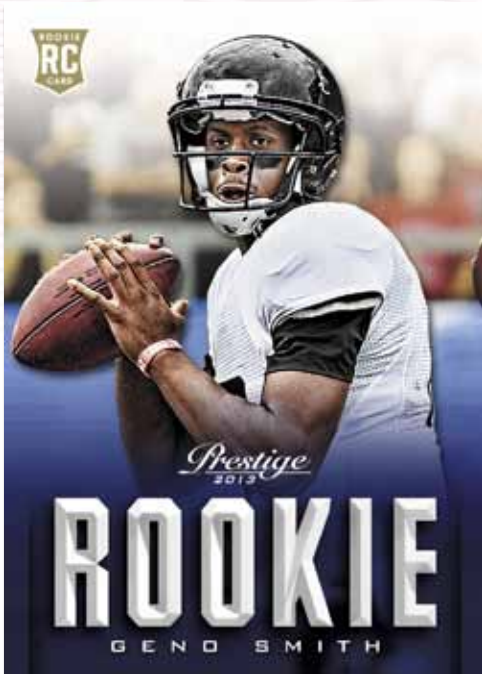

Rookies

The new one per pack 2013 Rookie Class is featured here making the transition from the NFL Draftees to NFL Rookies. Look for limited Extra Point parallels & Printing Plates

1st Impressions Signatures

The 2012 Class made a huge 1st Impressions on the NFL; Andrew Luck, Robert Griffin III, Russell Wilson, Doug Martin all put up impressive rookie numbers

Micro-Etched Inserts

Micro-Etched inserts; NFL Draft Picks & Prestigious Picks featuring the top 2013 Rookies