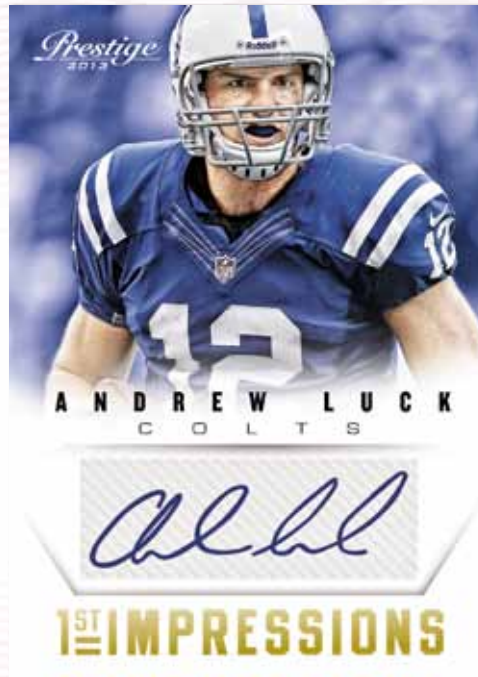

1st Impressions Signatures

The 2012 Class made a huge 1st Impressions on the NFL; Andrew Luck, Robert Griffin III, Russell Wilson, Doug Martin all put up impressive rookie numbers