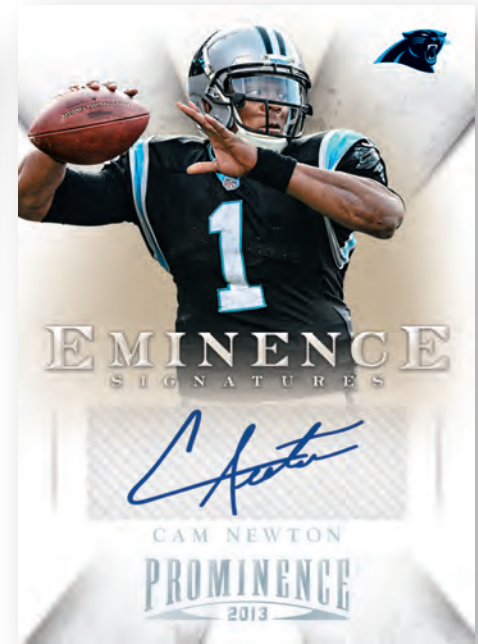

MATT BARKLEY

PROMINENCE

2013

All information is accurate at the time of posting - content is subject to change. Card images are solely for the purpose of design display.
Actual images used on cards to be determined. © 2013 Panini America, Inc. Printed in the USA.

PANINI

EDDIE LACY
ROOKIE GRIDIRON GEMS
SIGNATURES

TONY ROMO / TAVON AUSTIN
COMMONS AND ROOKIES

CAM NEWTON
EMINENCE SIGNATURES

PROMINENCE 2013

NFL TRADING CARDS

All information is accurate at the time of posting – content is subject to change. Card images are solely for the purpose of design display. Actual images used on cards to be determined. © 2013 Panini America, Inc. Printed in the USA.

PANINI

CORDARRELLE PATTERSON

**ROOKIE EMBROIDERED
NFL SHIELD PATCH SIGNATURE**

Look for 1-of-1 autographed parallels including NFL Shields.

TYLER WILSON

**ROOKIE CLASS
LETTER SIGNATURE**

These autographed nameplate letters make a comeback this year for an exciting rookie class. Signed at the NFLPA Rookie Premiere, spells out your favorite player's last name - sure to become fan favorites for years to come.