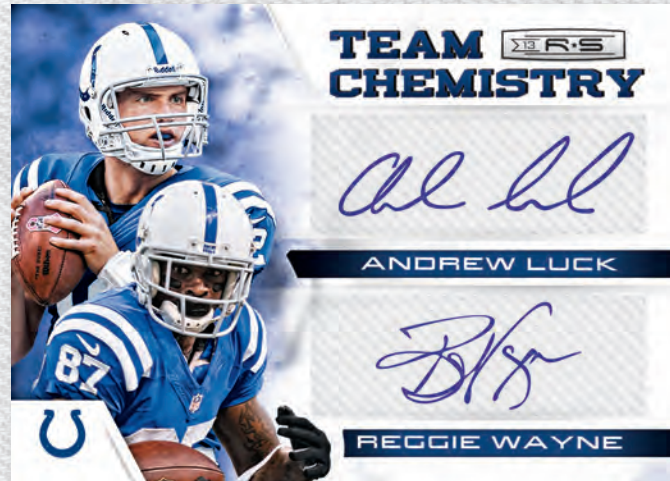

HOBBY

NFL TRADING CARDS

COMMON

ARIAN FOSTER
Panini Rookies & Stars Football

TEAM CHEMISTRY

Team Chemistry highlights potent combinations from fan-favorite teams on crisp, dual-signed cards.

CRUSADE BLUE

The iconic Crusade insert returns with its classic and eye-catching design, featuring the best players in league. Also find Rookie Crusade cards showcasing the top rookies in the 2013 draft class.