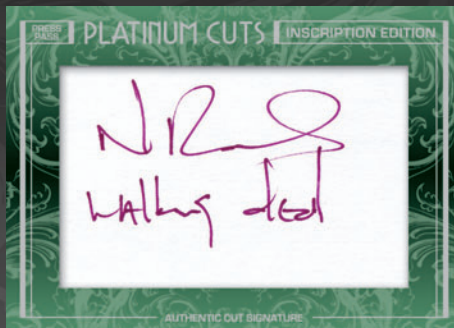

ALL CUT SIGNATURES FROM THE WORLD OF SPORTS WILL BE HALL OF FAMERS FROM BASEBALL, FOOTBALL, AND BASKETBALL!

2013
PRESS PASS

PLATINUM CUTS

Inscription Edition

POP CULTURE ICON "INSCRIPTIONS"

- William Shatner: "Star Trek"
- Lou Ferrigno: "Hulk" "I Love You Man" "Pumping Iron"
- Davy Jones: "Daydream Believer" "The Monkees" "Brady Bunch"
- Sean Young: "Ace Ventura" "Laces Out, Dan!"
- Sean Patrick Flannery: "Boondock Saints" "Connor" "Indiana Jones"
- Dirk Benedict: "The A-Team" "Faceman" "Battlestar Gallactica"
- Norman Reedus: "The Walking Dead" "Darryl Dixon" "Boondock Saints"
- Michael Madsen: "Reservoir Dogs" "Kill Bill"
- Anthony Michael Hall: "Breakfast Club" "The Dead Zone" and dozens more pop culture celebrity inscriptions!

LOW #'D INSCRIPTIONS FROM 1 OF 1'S TO 1 OF 9'S!

2013
PRESS PASS

PLATINUM CUTS

Inscription Edition

ALSO LOOK FOR "DUAL" & "TRIPLE" CUT SIGNATURE CARDS
WITH MANY FEATURING AUTOGRAPHS ON BOTH SIDES OF THE CARD!