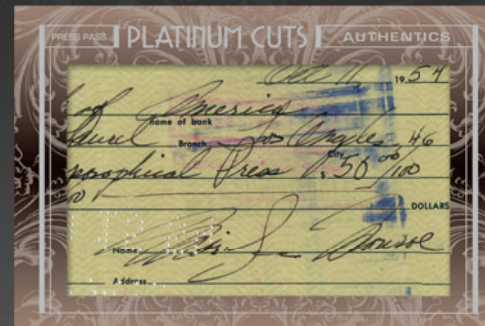

Laurence Olivier/
Vivien Leigh
HOLLYWOOD

Babe Ruth
HALL OF FAME

William Shatner
INSCRIPTION

Marilyn Monroe
LEGEND

NEARLY 2,000 "1 OF 1" CUTS INCLUDING...

2013
PRESS PASS

PLATINUM CUTS

Inscription Edition