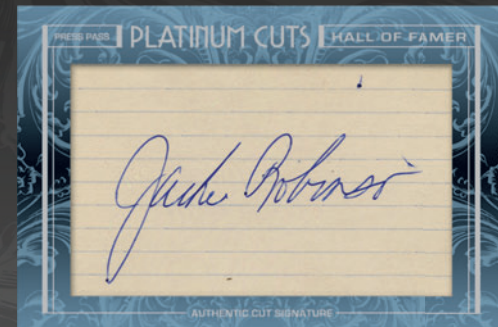

2013
PRESS PASS

PLATINUM CUTS

Inscription Edition

HALL OF FAMERS

Babe Ruth
Lou Gehrig
Cy Young
Tony Lazzeri
Jimmie Foxx
Honus Wagner

Grover Alexander
Jackie Robinson
Ty Cobb
Walter Johnson
Rogers Hornsby
Chief Bender
Mickey Cochrane

Larry Lajoie
Edward Collins
Ki Ki Cuyler
Dizzy Dean
Joe Dimaggio
Mickey Mantle
Tris Speaker

Ed Walsh
Goose Goslin
Nellie Fox
Red Grange
George Halas
Bronko Nagurski
Walter Payton

George Mikan
Nat Holman
Red Auerbach
Red Holzman
and hundreds more
"1 of 1" cuts!

ALL CUT SIGNATURES FROM THE WORLD OF SPORTS WILL BE HALL OF FAMERS FROM BASEBALL, FOOTBALL, AND BASKETBALL!