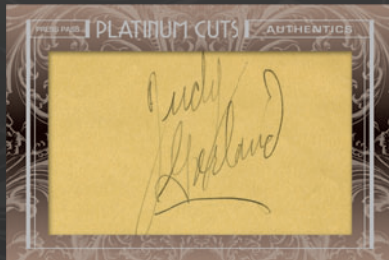

2013
PRESS PASS

PLATINUM CUTS

Inscription Edition

VINTAGE SIGNATURES FROM THE GOLDEN AGE OF HOLLYWOOD

Lauren Bacall
Lucille Ball
Ingrid Bergman
Marlon Brando
Richard Burton
James Cagney
Nat King Cole
Gary Cooper

Joan Crawford
Dorothy Dandridge
Cecil B. deMille
Errol Flynn
Henry Fonda
Clark Gable
Ava Gardner
Judy Garland

Cary Grant
Rex Harrison
Audrey Hepburn
Bob Hope
Rock Hudson
Danny Kaye
Boris Karloff
Bert Lahr
Stan Laurel

Sophia Loren
Vivien Leigh & Laurence
Olivier
Chico Marx
Paul Newman
Gregory Peck
Vincent Price
Omar Sharif
Frank Sinatra

Elizabeth Taylor
Spencer Tracy
Johnny Weissmuller
John Wayne
Orson Welles
Fay Wray
and hundreds more
"1 of 1" cuts!

LOOK FOR CUTS FROM LATER IN THE CENTURY AS WELL!

Anne Bancroft
Johnny Carson
Richard Chamberlain

Sean Connery
Clint Eastwood
Mama Cass Elliot
Morgan Freeman

Joey Heatherton
Dennis Hopper
Eartha Kitt
Roger Moore

Leslie Nielsen
Peter O'Toole
Burt Reynolds
Inger Stevens

Mamie Van Doren
Tuesday Weld
and more!