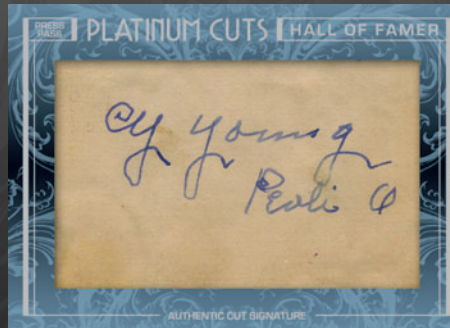

2013
PRESS PASS

PLATINUM CUTS

Inscription Edition

HALL OF FAMERS

Babe Ruth
Lou Gehrig
Cy Young
Tony Lazzeri
Jimmie Foxx
Honus Wagner

Grover Alexander
Jackie Robinson
Ty Cobb
Walter Johnson
Rogers Hornsby
Chief Bender
Mickey Cochrane

Larry Lajoie
Edward Collins
Ki Ki Cuyler
Dizzy Dean
Joe Dimaggio
Mickey Mantle
Tris Speaker

Ed Walsh
Goose Goslin
Nellie Fox
Red Grange
George Halas
Bronko Nagurski
Walter Payton

George Mikan
Nat Holman
Red Auerbach
Red Holzman
and hundreds more
"1 of 1" cuts!

ALL CUT SIGNATURES FROM THE WORLD OF SPORTS WILL BE HALL OF FAMERS FROM BASEBALL, FOOTBALL, AND BASKETBALL!