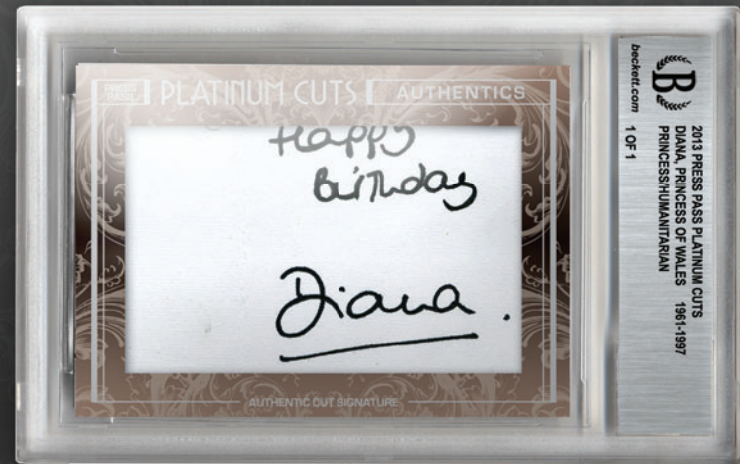

PLATINUM CUTS

Inscription Edition

EVERY PRESS PASS PLATINUM CUTS CARD WILL BE ENCAPSULATED
BY BECKETT GRADING SERVICES AND SEQUENTIALLY NUMBERED!

- Standard size 2.5" x 3.5"
- Oversized 3.5" x 5.25"
- NO REDEMPTIONS!
- Equal proportion of "epic hits" (e.g., Marilyn Monroe, Babe Ruth, Princess Diana, etc) in both sizes