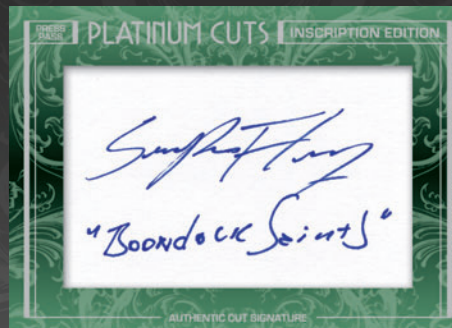

ALL CUT SIGNATURES FROM THE WORLD OF SPORTS WILL BE HALL OF FAMERS FROM BASEBALL, FOOTBALL, AND BASKETBALL!

2013
PRESS PASS

PLATINUM CUTS

Inscription Edition

POP CULTURE ICON "INSCRIPTIONS"

- William Shatner: "Star Trek"
- Lou Ferrigno: "Hulk" "I Love You Man" "Pumping Iron"
- Davy Jones: "Daydream Believer" "The Monkees" "Brady Bunch"
- Sean Young: "Ace Ventura" "Laces Out, Dan!"
- Sean Patrick Flannery: "Boondock Saints" "Connor" "Indiana Jones"
- Dirk Benedict: "The A-Team" "Faceman" "Battlestar Gallactica"
- Norman Reedus: "The Walking Dead" "Darryl Dixon" "Boondock Saints"
- Michael Madsen: "Reservoir Dogs" "Kill Bill"
- Anthony Michael Hall: "Breakfast Club" "The Dead Zone" and dozens more pop culture celebrity inscriptions!

LOW #'D INSCRIPTIONS FROM 1 OF 1'S TO 1 OF 9'S!

2013
PRESS PASS

PLATINUM CUTS

Inscription Edition

ALSO LOOK FOR "DUAL" & "TRIPLE" CUT SIGNATURE CARDS
WITH MANY FEATURING AUTOGRAPHS ON BOTH SIDES OF THE CARD!