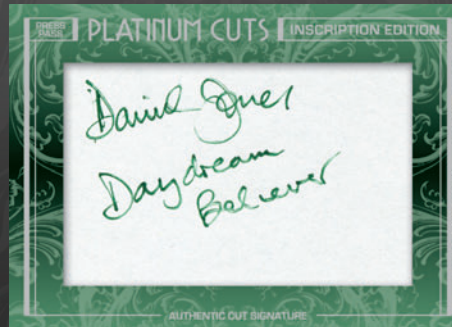

ALL CUT SIGNATURES FROM THE WORLD OF SPORTS WILL BE HALL OF FAMERS FROM BASEBALL, FOOTBALL, AND BASKETBALL!

2013
PRESS PASS

PLATINUM CUTS

Inscription Edition

POP CULTURE ICON "INSCRIPTIONS"

- William Shatner: "Star Trek"
- Lou Ferrigno: "Hulk" "I Love You Man" "Pumping Iron"
- Davy Jones: "Daydream Believer" "The Monkees" "Brady Bunch"
- Sean Young: "Ace Ventura" "Laces Out, Dan!"
- Sean Patrick Flannery: "Boondock Saints" "Connor" "Indiana Jones"
- Dirk Benedict: "The A-Team" "Faceman" "Battlestar Gallactica"
- Norman Reedus: "The Walking Dead" "Darryl Dixon" "Boondock Saints"
- Michael Madsen: "Reservoir Dogs" "Kill Bill"
- Anthony Michael Hall: "Breakfast Club" "The Dead Zone" and dozens more pop culture celebrity inscriptions!

LOW #'D INSCRIPTIONS FROM 1 OF 1'S TO 1 OF 9'S!

2013
PRESS PASS

PLATINUM CUTS

Inscription Edition

ALSO LOOK FOR "DUAL" & "TRIPLE" CUT SIGNATURE CARDS
WITH MANY FEATURING AUTOGRAPHS ON BOTH SIDES OF THE CARD!