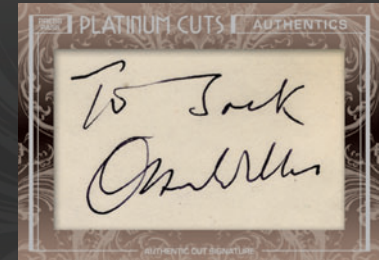

2013
PRESS PASS

PLATINUM CUTS

Inscription Edition

VINTAGE SIGNATURES FROM THE GOLDEN AGE OF HOLLYWOOD

Lauren Bacall
Lucille Ball
Ingrid Bergman
Marlon Brando
Richard Burton
James Cagney
Nat King Cole
Gary Cooper

Joan Crawford
Dorothy Dandridge
Cecil B. deMille
Errol Flynn
Henry Fonda
Clark Gable
Ava Gardner
Judy Garland

Cary Grant
Rex Harrison
Audrey Hepburn
Bob Hope
Rock Hudson
Danny Kaye
Boris Karloff
Bert Lahr
Stan Laurel

Sophia Loren
Vivien Leigh & Laurence
Olivier
Chico Marx
Paul Newman
Gregory Peck
Vincent Price
Omar Sharif
Frank Sinatra

Elizabeth Taylor
Spencer Tracy
Johnny Weissmuller
John Wayne
Orson Welles
Fay Wray
and hundreds more
"1 of 1" cuts!

LOOK FOR CUTS FROM LATER IN THE CENTURY AS WELL!

Anne Bancroft
Johnny Carson
Richard Chamberlain

Sean Connery
Clint Eastwood
Mama Cass Elliot
Morgan Freeman

Joey Heatherton
Dennis Hopper
Eartha Kitt
Roger Moore

Leslie Nielsen
Peter O'Toole
Burt Reynolds
Inger Stevens

Mamie Van Doren
Tuesday Weld
and more!