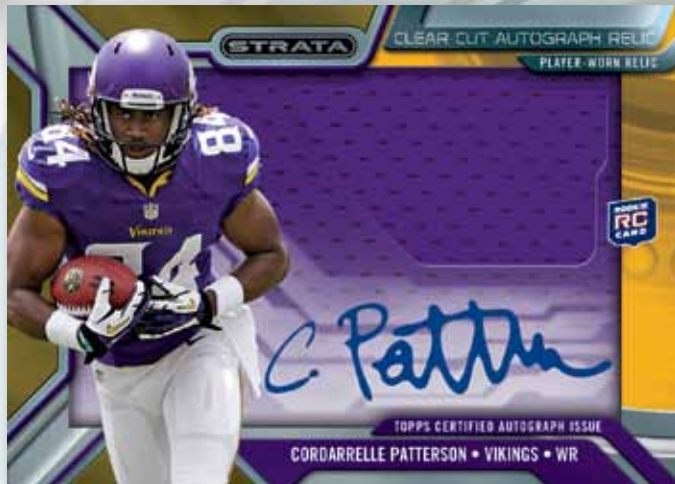

BOX GUARANTEES

- 1 Autographed Relic Card
- 1 Autographed Card
- 1 Relic Card
- 1 Rookie Die-Cut Card

CASE GUARANTEES

- 1 Strata Signature Relic Card
- 3 Clear Cut Autographed Patch Rookie Cards
- 3 Rookie Patch Cards

STRATA

2013 NFL FOOTBALL TRADING CARDS

Clear Cut Autographed Relic Rookie Card - Gold Parallel

Clear Cut Autographed Relic Rookie Card - Swoosh Parallel

AUTOGRAPHED RELIC CARDS

CLEAR CUT AUTOGRAPHED RELIC ROOKIE CARDS - Featuring up to 40 subjects!

These 1 per Hobby Box cards feature the largest jumbo jersey swatch possible (2.875" x 1.875") trapped underneath a transparent card front featuring a player image and signature. Each card also has a die-cut window so the relic can be touched!