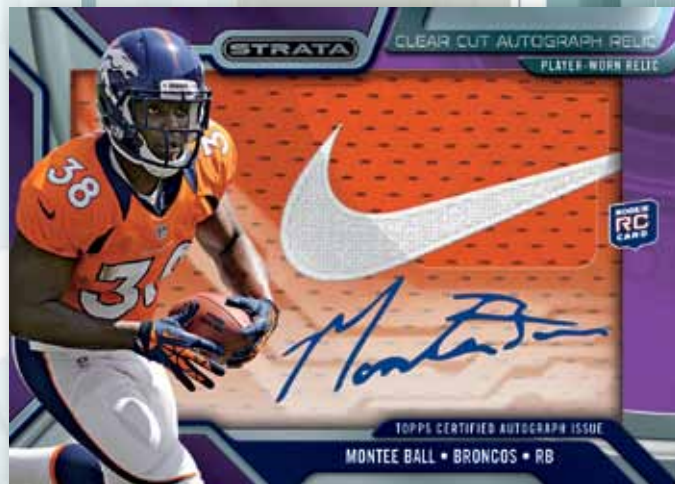

BOX GUARANTEES

- 1 Autographed Relic Card
- 1 Autographed Card
- 1 Relic Card
- 1 Rookie Die-Cut Card

CASE GUARANTEES

- 1 Strata Signature Relic Card
- 3 Clear Cut Autographed Patch Rookie Cards
- 3 Rookie Patch Cards

STRATA

2013 NFL FOOTBALL TRADING CARDS

Clear Cut Autographed Relic Rookie Card - Gold Parallel

Clear Cut Autographed Relic Rookie Card - Swoosh Parallel

AUTOGRAPHED RELIC CARDS

CLEAR CUT AUTOGRAPHED RELIC ROOKIE CARDS - Featuring up to 40 subjects!

These 1 per Hobby Box cards feature the largest jumbo jersey swatch possible (2.875" x 1.875") trapped underneath a transparent card front featuring a player image and signature. Each card also has a die-cut window so the relic can be touched!