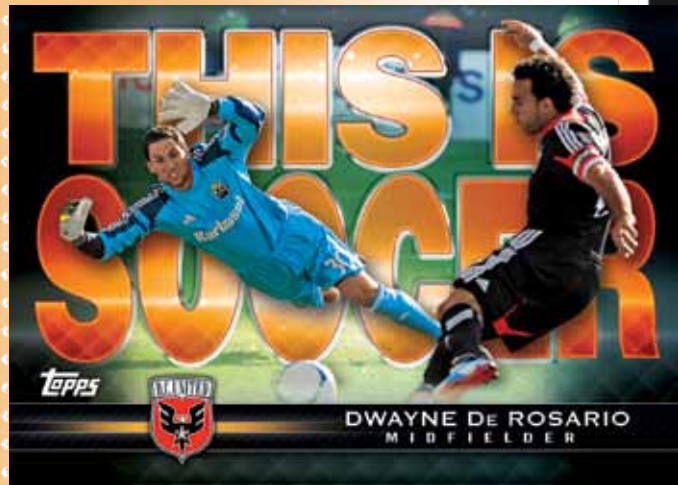

MLS Kits Red Parallel

MLS Kits Blue Parallel

Topps[®]

MAJOR LEAGUE SOCCER

Graham Zusi

1978 Topps EPL Soccer Insert

This Is Soccer Insert

INSERTS