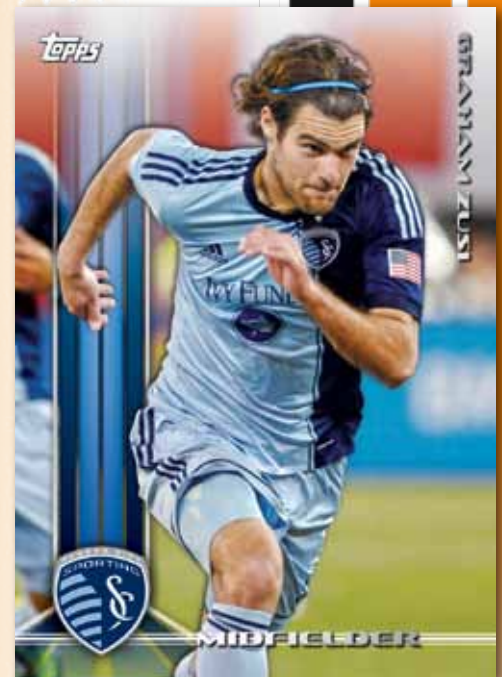

Base Card

Solicitation subject to change