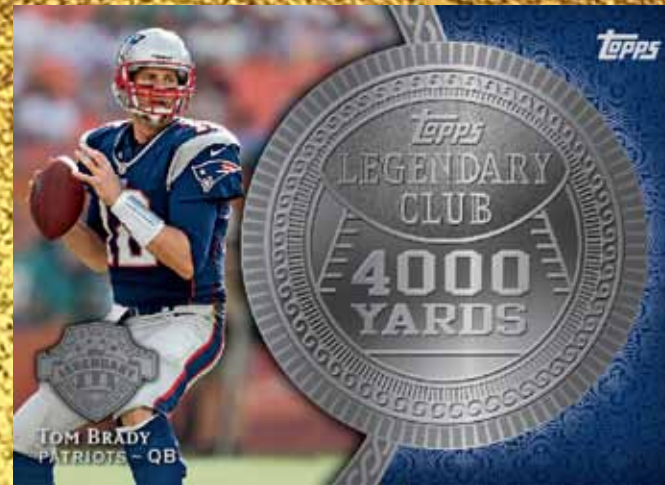

Legendary Achievement Medals Card

LEGENDARY CLUB

Up to 30 legendary WRs, RBs and QBs that have reached the 1,000- or 4,000-yard milestone multiple times in their career are featured on double-sided coins.

Bronze – #’d to 75

Silver – #’d to 50

Gold – #’d to 25

LEGENDARY MOMENTS

Up to 30 legendary subjects have the most unforgettable moments in their career captured with a replica filmstrip. **#’d to 99.**

LEGENDARY CAPTAIN’S PATCHES

Up to 30 legendary subjects are celebrated with commemorative Captain’s patches. **Seq #’d to 99**

Legendary Club Card - Silver Parallel

Legendary Captain's Patch Card

“TRULY LEGENDARY” FEATURES
BEAUTIFULLY DESIGNED
CARDS & INCLUDES GRIDIRON LEGENDS
WHO HAVE FOREVER LEFT THEIR
MARKS IN THE HISTORY BOOKS.