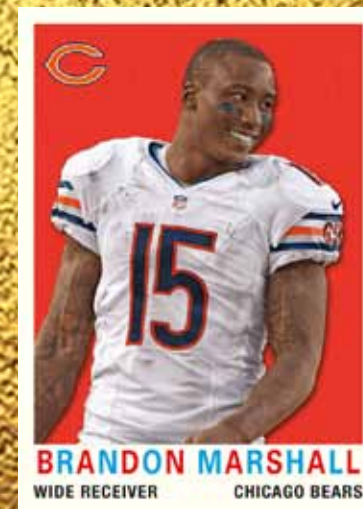

1959 Topps Mini Card