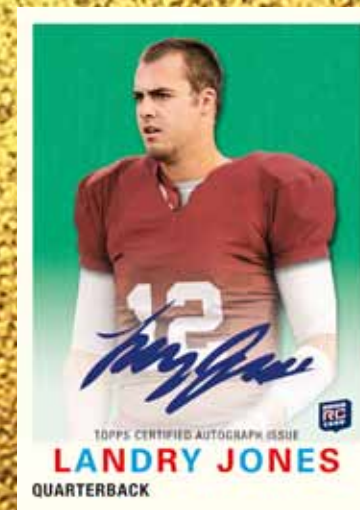

1959 Topps Rookie Autograph Card