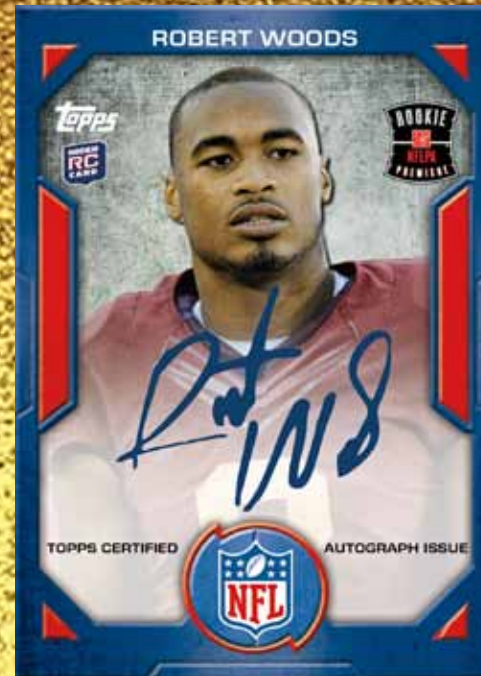

NFLPA Rookie Premiere Autograph Card