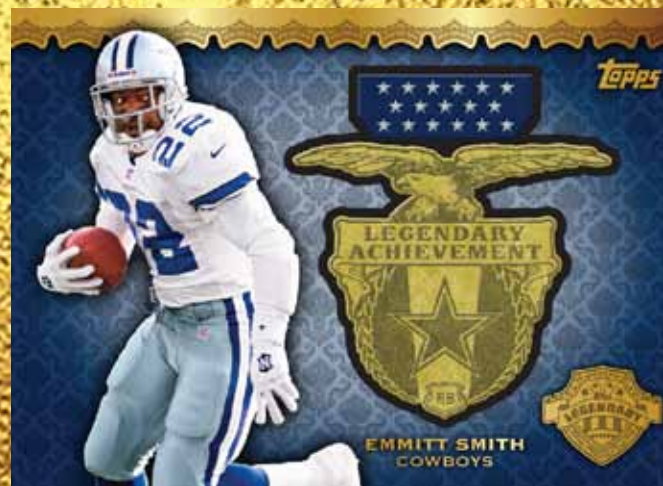

Silver – #’d to 50

Gold – #’d to 25

GRIDIRON LEGENDS RINGS

Up to 30 legends are honored with rings to celebrate their elite NFL careers.

Bronze – #’d to 75

Silver – #’d to 50

Gold – #’d to 25

Gridiron Legends Rings Card -
Gold Parallel

Legendary Achievement Medals Card

LEGENDARY CLUB

Up to 30 legendary WRs, RBs and QBs that have reached the 1,000- or 4,000-yard milestone multiple times in their career are featured on double-sided coins.