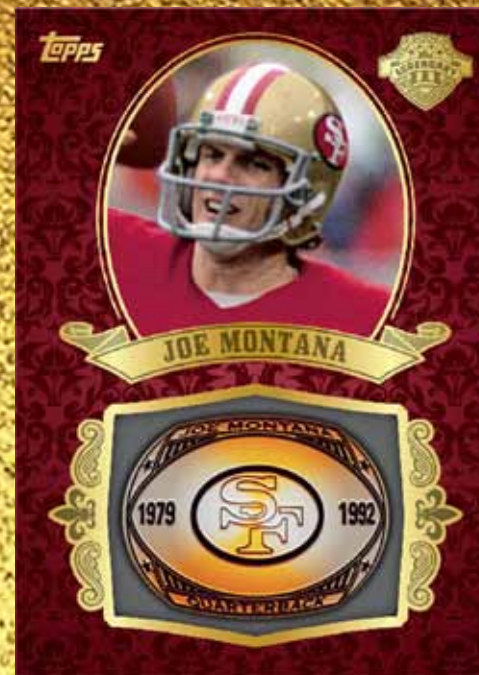

Bronze – #’d to 75

Silver – #’d to 50

Gold – #’d to 25

GRIDIRON LEGENDS BUSTS

Up to 30 legends have their likeness immortalized with sculpted busts depicting their head and shoulders on a bronze plaque

Bronze – #’d to 75

Silver – #’d to 50

Gold – #’d to 25

GRIDIRON LEGENDS RINGS

Up to 30 legends are honored with rings to celebrate their elite NFL careers.

Bronze – #’d to 75

Silver – #’d to 50

Gold – #’d to 25

Gridiron Legends Rings Card -
Gold Parallel

Legendary Achievement Medals Card

LEGENDARY CLUB

Up to 30 legendary WRs, RBs and QBs that have reached the 1,000- or 4,000-yard milestone multiple times in their career are featured on double-sided coins.