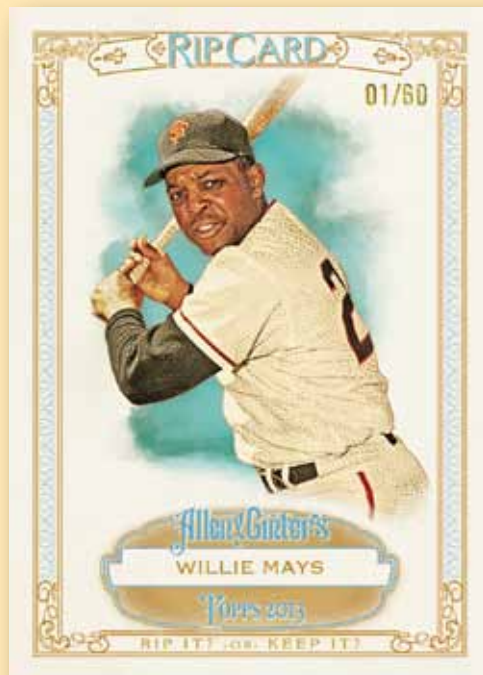

RIP CARDS (HOBBY ONLY)

100 cards featuring active and retired **MLB®** stars, sequentially numbered and **HOBBY ONLY**. Keep it or RIP it? The choice is yours. If you rip it, inside you'll find one of the following:

Artist's Originals 30 actual, original, 1-of-1 paintings on a mini card and only found in Rip Cards.

Allen & Ginter Red Autographs

On-card autographs from some of the autograph subjects, signed in red and hand-numbered in red to 10.

Allen & Ginter Mini Exclusives

50 cards numbered 351-400 and found only in Rip Cards, these are mini-card variations of players' base cards.

Allen & Ginter Mini Wood Exclusives A wood parallel of the mini exclusives. Numbered 1 of 1.

Rip Card Reserve 50 redemption cards for prizes, such as an autographed jersey or bat!

Rip Card