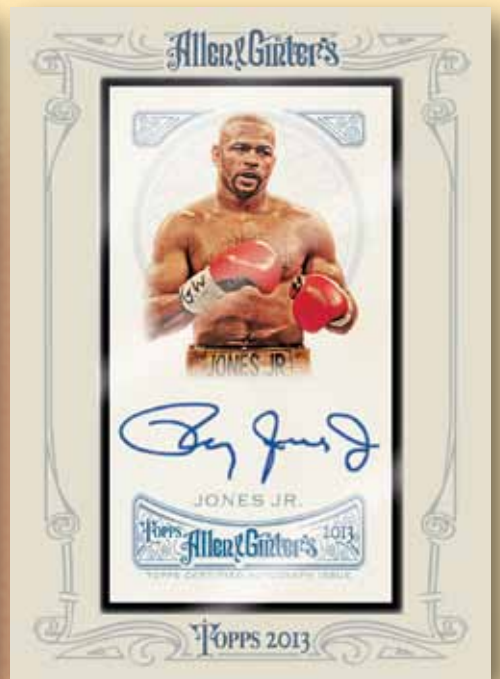

Allen & Ginter Cloth Cards – A partial parallel featuring 150 base cards printed on cloth and framed. **Sequentially numbered to 10**. *HOBBY ONLY*

Base Card

Mini Parallel

Mini Black-Bordered Parallel

Allen & Ginter's TOPPS 2013

AUTOGRAPHED CARDS

ALLEN & GINTER AUTOGRAPHS

Framed mini cards featuring on-card autographs from *MLB*[®] superstars, both active and retired, and over 30 other athletes, champions, and personalities.

CUT SIGNATURES

20 cards featuring authentic cut signatures of political and historical figures. Numbered 1 of 1.

RIP CARDS (HOBBY ONLY)

100 cards featuring active and retired **MLB®** stars, sequentially numbered and **HOBBY ONLY**. Keep it or RIP it? The choice is yours. If you rip it, inside you'll find one of the following: