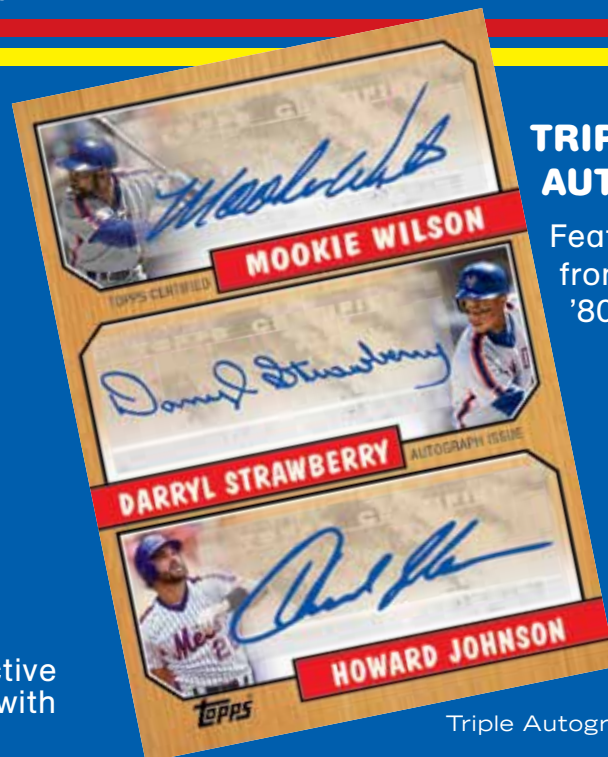

Fan Favorites Autograph Card

TRIPLE AUTOGRAPH

Featuring players from the '70s / '80s / '90s.

Triple Autograph Card

1960 TOPPS RELIC CARDS

Featuring both active and retired stars with a unique die cut.