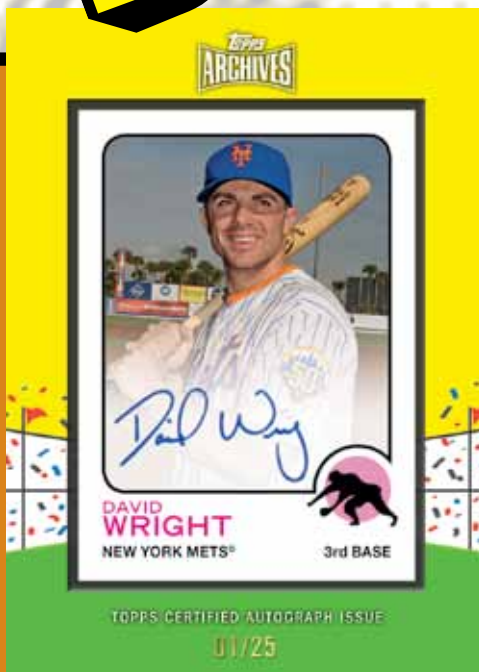

Fan Favorites Autograph Card

1960 Topps Relic Card

TRIPLE AUTOGRAPH

Featuring players from the '70s / '80s / '90s.

Triple Autograph Card

1960 TOPPS RELIC CARDS

Featuring both active and retired stars with a unique die cut.

Topps Originals Autograph Card

Topps Originals

Vintage cards will be signed and numbered to 10 and include a Topps Originals foil-stamped logo.

HOBBY ONLY!

TOPPS® 2013 ARCHIVES BASEBALL

Cut signatures

Celebrities from the 1980s

Framed Autographed 1973 Topps Minis

Cards will be signed on-card on the 1973 design. Subjects include reprints as well as current stars. #’d to 25

HOBBY ONLY!

Framed Autograph
1973 Topps Mini Card

DEREK JETER shortstop