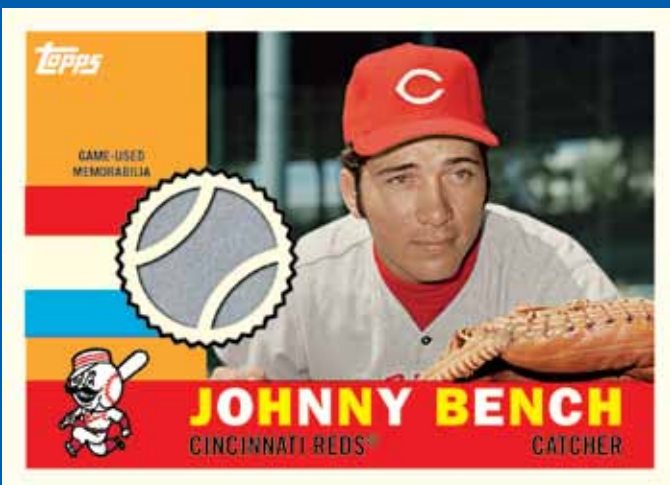

Every Box will include:
2 On-card autographs

Bryce Harper

TOPPS® 2013 ARCHIVES

BASEBALL

ARCHIVES

Fan Favorites Autographs

Cards featuring classic Topps designs with an all-new photo from the era, with an on-card autograph.

Fan Favorites Autograph Card

1960 Topps Relic Card

TRIPLE AUTOGRAPH

Featuring players from the '70s / '80s / '90s.

Triple Autograph Card

1960 TOPPS RELIC CARDS

Featuring both active and retired stars with a unique die cut.