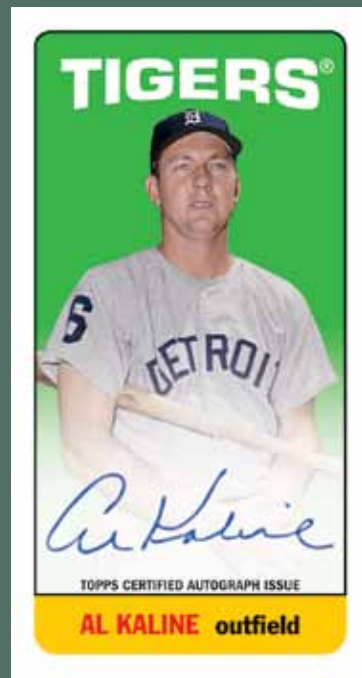

Framed Autograph
1973 Topps Mini Card

AL KALINE outfield

Mini Tall Boys Autograph Card