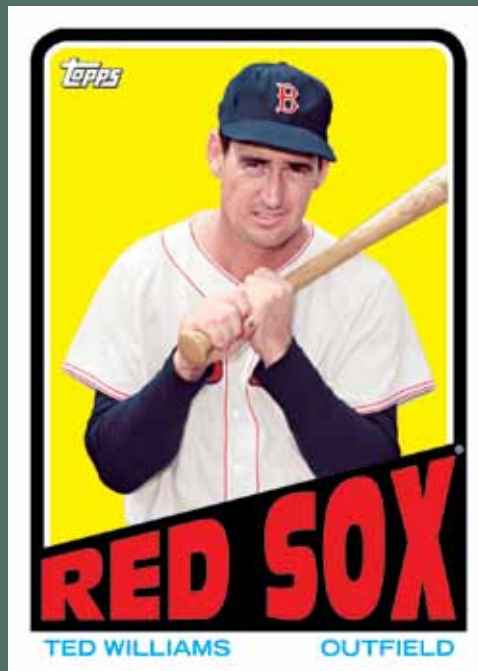

Fan Favorites Autograph Card

1960 Topps Relic Card

TRIPLE AUTOGRAPH

Featuring players from the '70s / '80s / '90s.

Triple Autograph Card

1960 TOPPS RELIC CARDS

Featuring both active and retired stars with a unique die cut.

Mini Tall Boys Autograph Card

ARCHIVES

BASEBALL

2013 ARCHIVES

Active and retired **MLB®** players are featured on the 1972 Topps Basketball design **NEW!**

YU DARVISH PITCHER

1972 Topps Basketball Design

TED WILLIAMS OUTFIELD