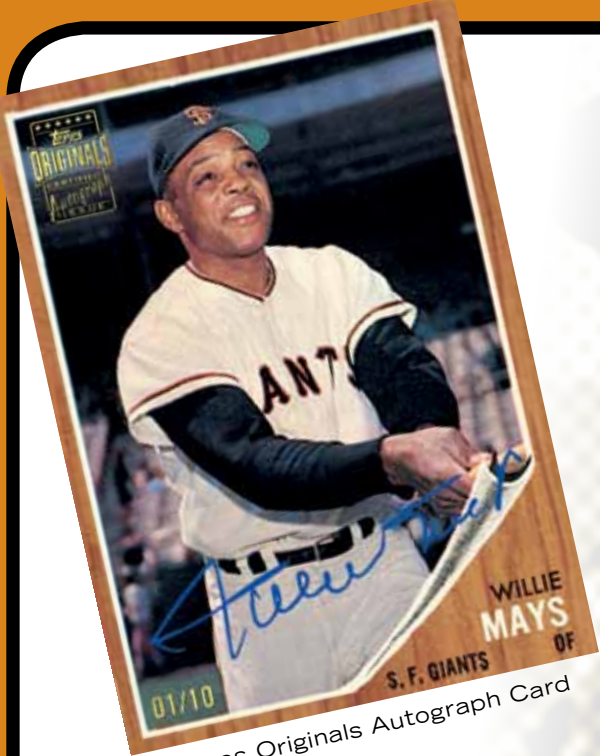

Fan Favorites Autograph Card

1960 Topps Relic Card

TRIPLE AUTOGRAPH

Featuring players from the '70s / '80s / '90s.

Triple Autograph Card

1960 TOPPS RELIC CARDS

Featuring both active and retired stars with a unique die cut.

Topps Originals Autograph Card

Topps Originals

Vintage cards will be signed and numbered to 10 and include a Topps Originals foil-stamped logo.

HOBBY ONLY!

TOPPS® 2013 ARCHIVES BASEBALL

Cut signatures

Celebrities from the 1980s