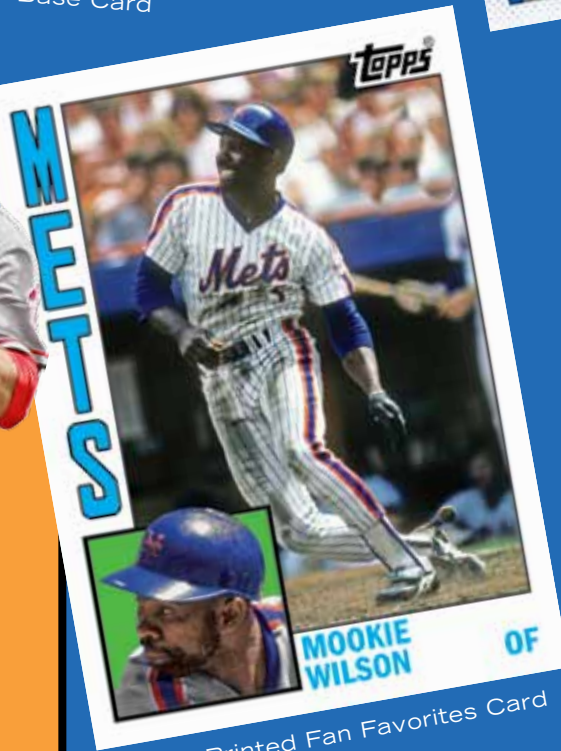

Short-Printed Fan Favorites Card